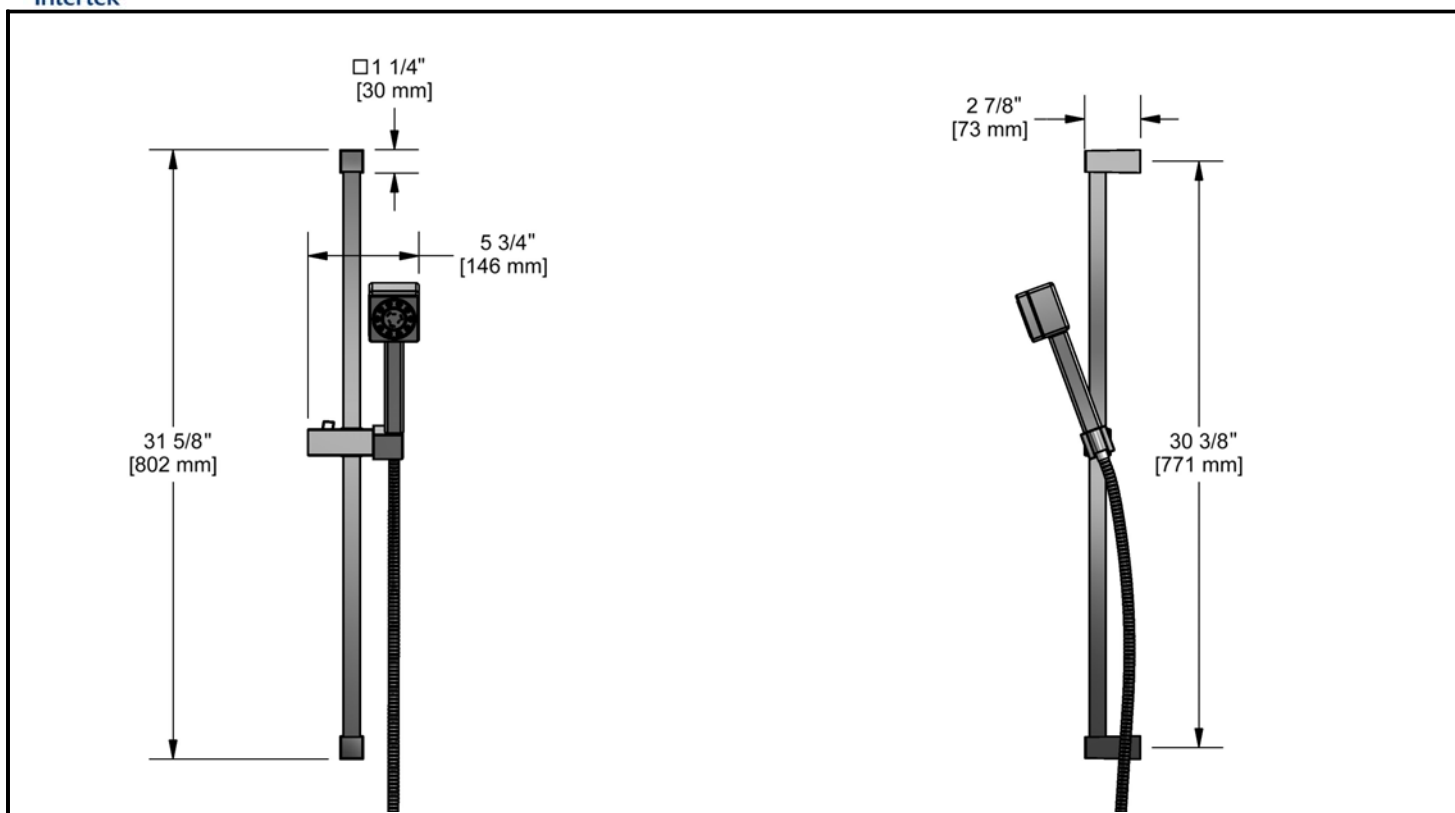

Hand shower rail

4044XX

Specifications

Descriptions

- 44, 3 jet hand shower
- 150 cm (59") double interlock flexible hose and swivel
- Square slide bar

Available colors

- C : Chrome

Flows

- 9.5 L/min, 2.5 gpm (US) 60psi (4044XX)
- 5.69 L/min, 1.5 gpm (US) 60psi (4044XX-15)

Certifications

- CMR248 Approval
- ASME A112.18.1
- CSA B125.1

Sizes, models and finishes may differ from those presented.