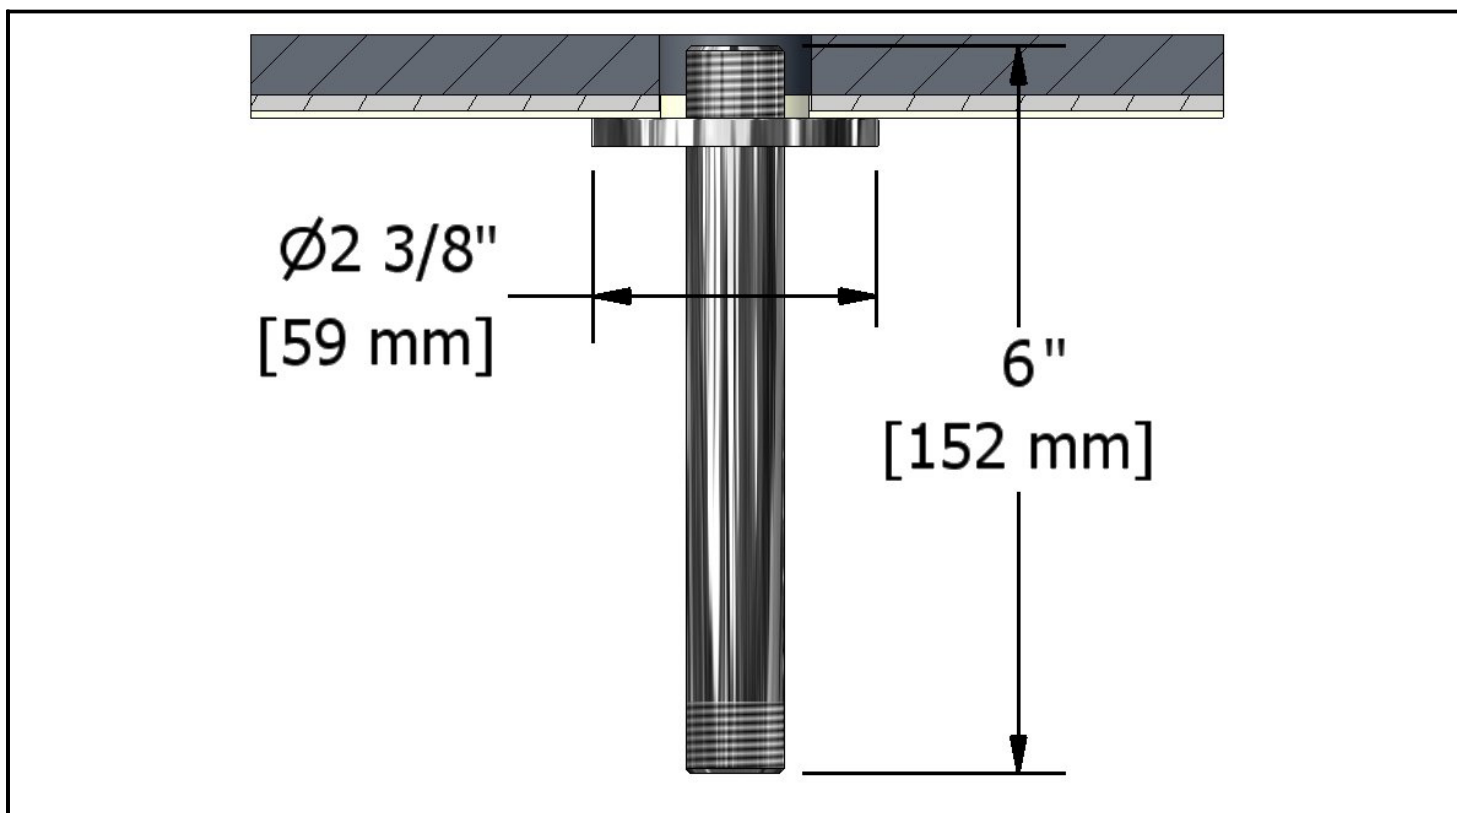

15 cm (6") vertical shower arm

508XX

Specifications

Descriptions

- ½" male inlet NPT
- Solid brass
- Round flange

Available colors

- C : Chrome
- PN : Polished nickel (PVD)
- BN : Brushed nickel (PVD)

Sizes, models and finishes may differ from those presented.