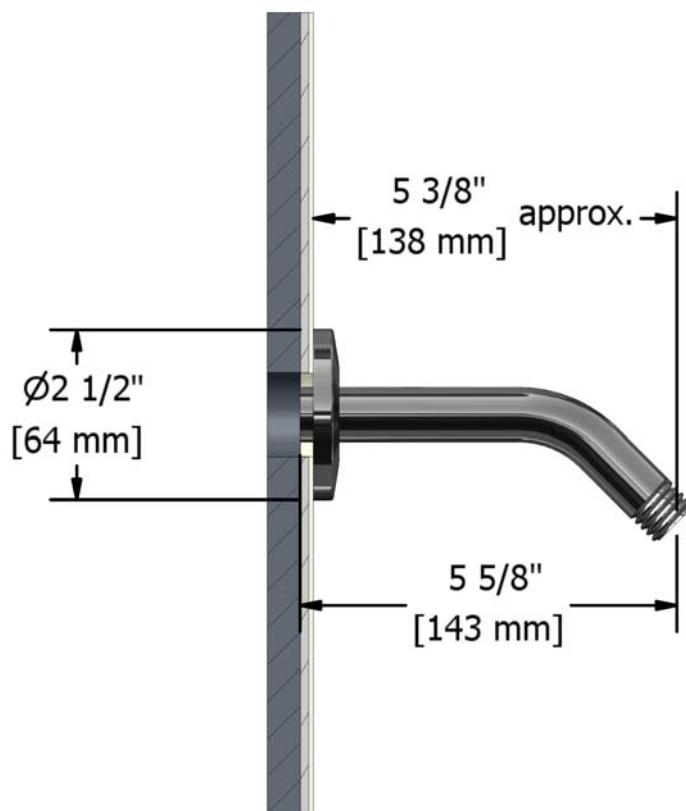

Regular shower arm with flange

506XX

Specifications

Descriptions

- 1/2" male inlet NPT
- Solid brass
- Round flange

Available colors

- C : Chrome
- BN : Brushed nickel (PVD)

Sizes, models and finishes may differ from those presented.