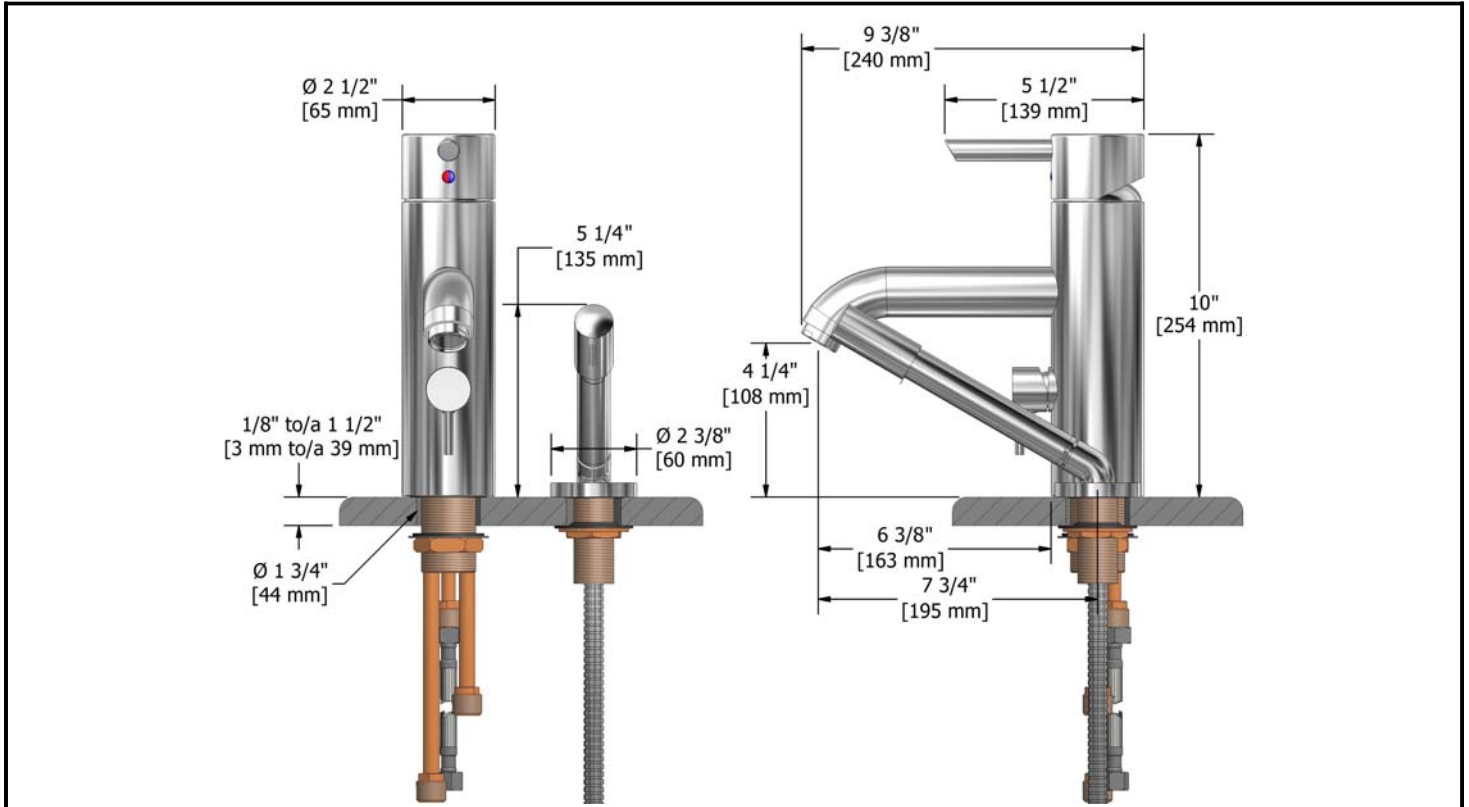

2-piece deck mount faucet with hand shower

VS02XX

Specifications

Descriptions

- ½" male inlet NPT
- Ceramic cartridge
- Solid brass
- 1 jet hand shower

Available colors

- C : Chrome
- BN : Brushed nickel (PVD)

Flows

- Flow 46 L/min, 12 gpm (US) 60psi

Cartridges

- 401-039
- 401-005

Certifications

- CMR248 Approval
- CSA B125.1
- ASME A112.18.1

Sizes, models and finishes may differ from those presented.

Warranty