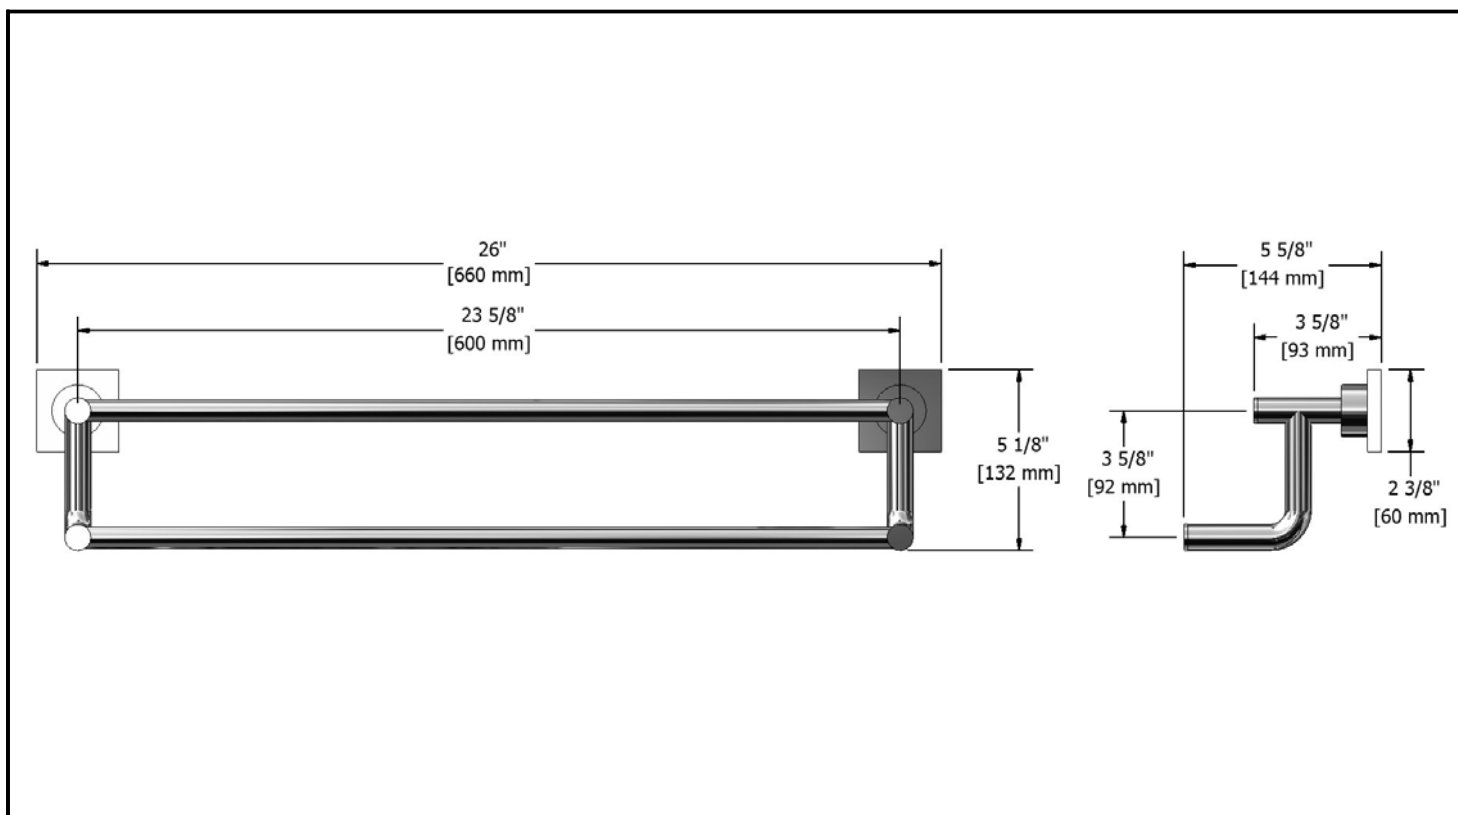

60 cm (24") double towel bar

TQ6XX

Specifications

Descriptions

- Solid brass
- 4 anchorpoints

Available colors

- C : Chrome
- BN : Brushed nickel (PVD)

Sizes, models and finishes may differ from those presented.