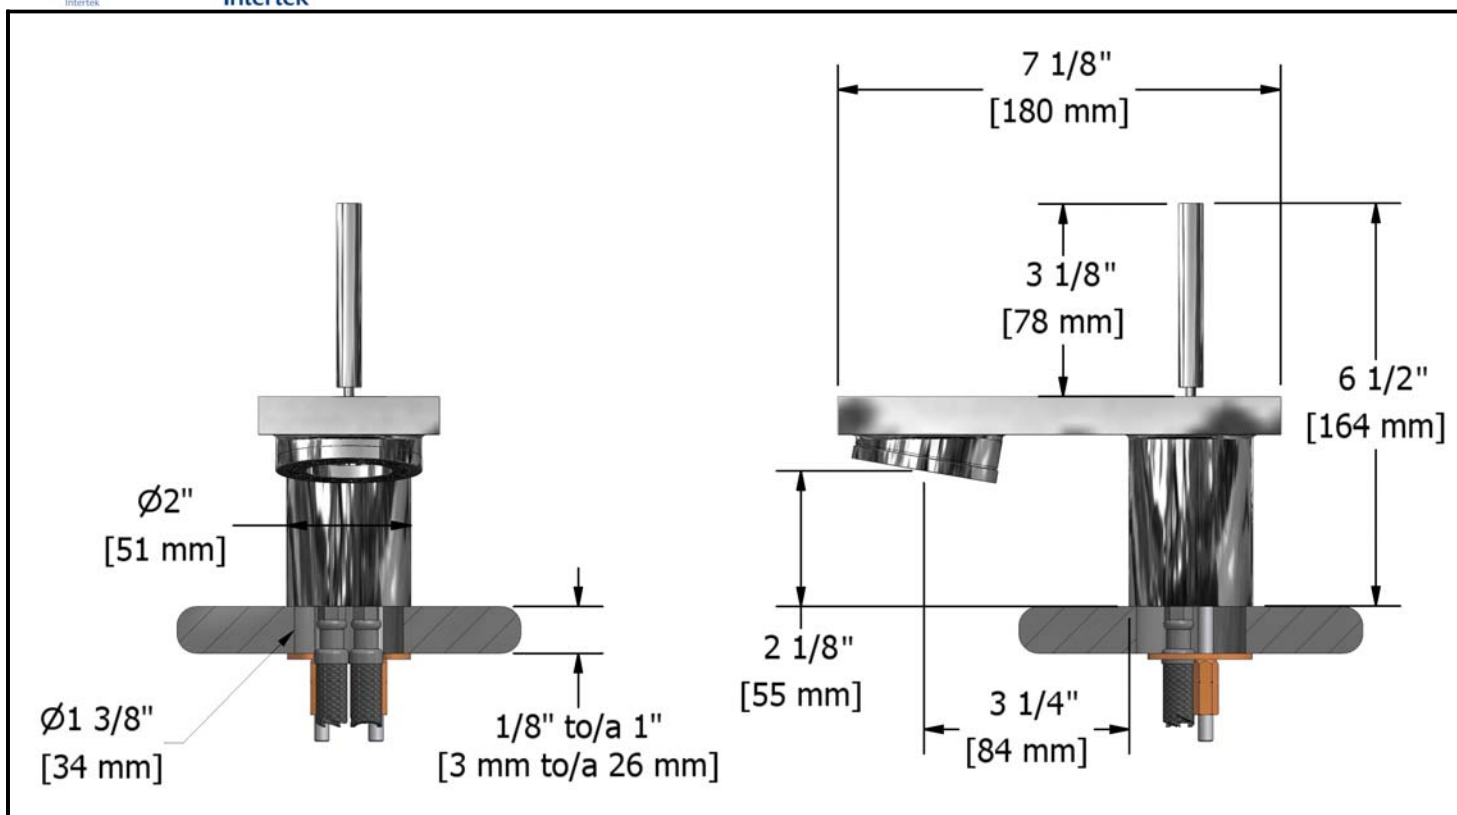

Single hole faucet
SS01XX

Specifications

Descriptions

- Ceramic cartridge
- 3/8" speedway compression
- Solid brass
- Push drain

Available colors

- C : Chrome

Flows

- Flow 5.7 L/min, 1.5 gpm (US) 60psi

Cartridges

- 401-111

Certifications

- CMR248 Approval
- ASME A112.18.1
- NSF61
- CSA B125.1

Sizes, models and finishes may differ from those presented.

Warranty

The Riobel inc. product carries a limited LIFETIME warranty on the finish Chrome, Gold (PVD), Brushed nickel (PVD), Night brushed (PVD), Polished nickel (PVD) and all working parts and is guaranteed from the initial date of purchase against all manufacturing defects. Other finished 1 year.