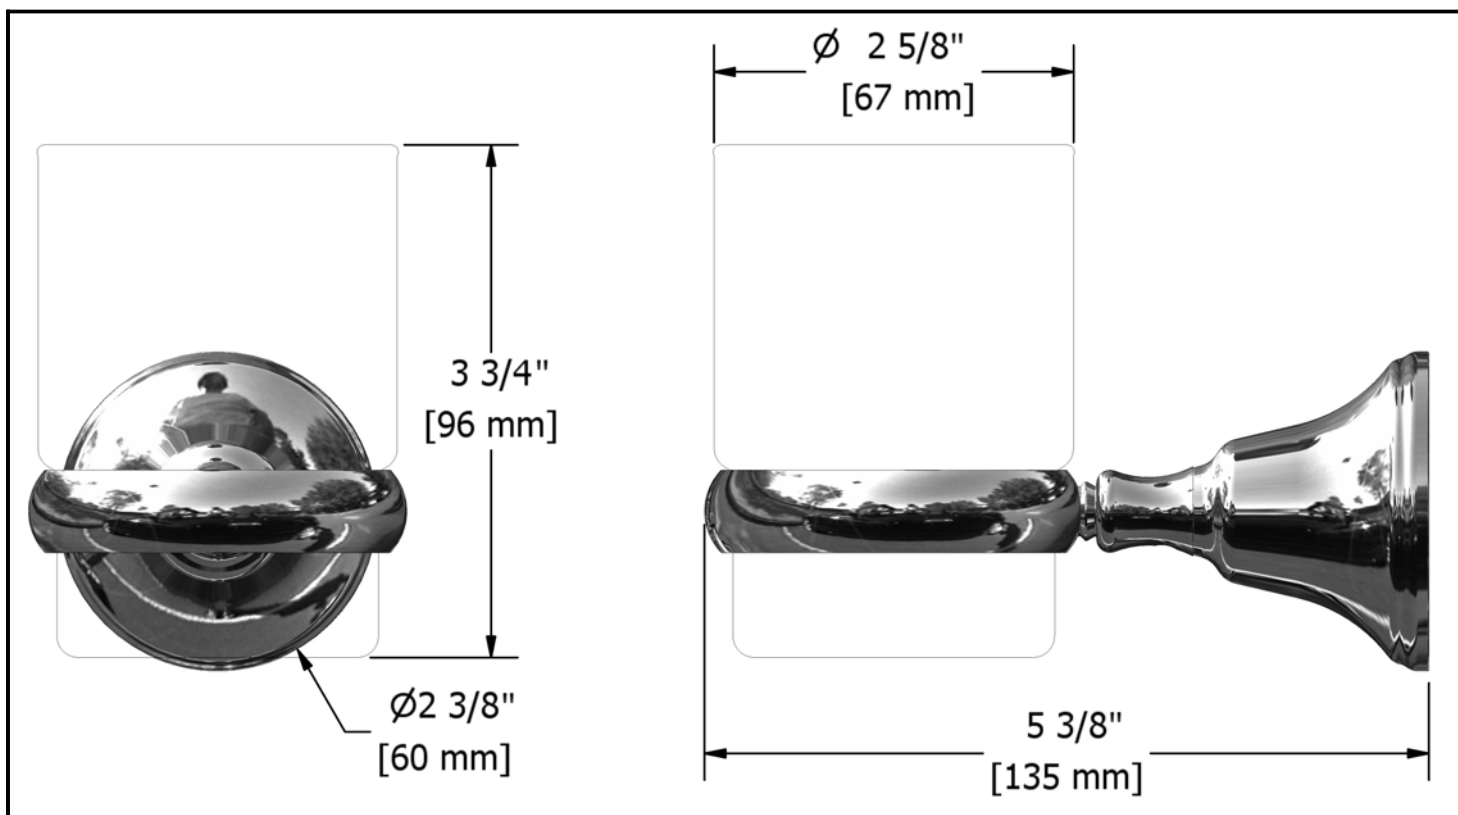

Glass holder
SR2XX

Specifications

Descriptions

- Solid brass
- Glass cup
- 4 anchorpoints

Available colors

- C : Chrome
- PN : Polished nickel (PVD)
- BN : Brushed nickel (PVD)

Sizes, models and finishes may differ from those presented.