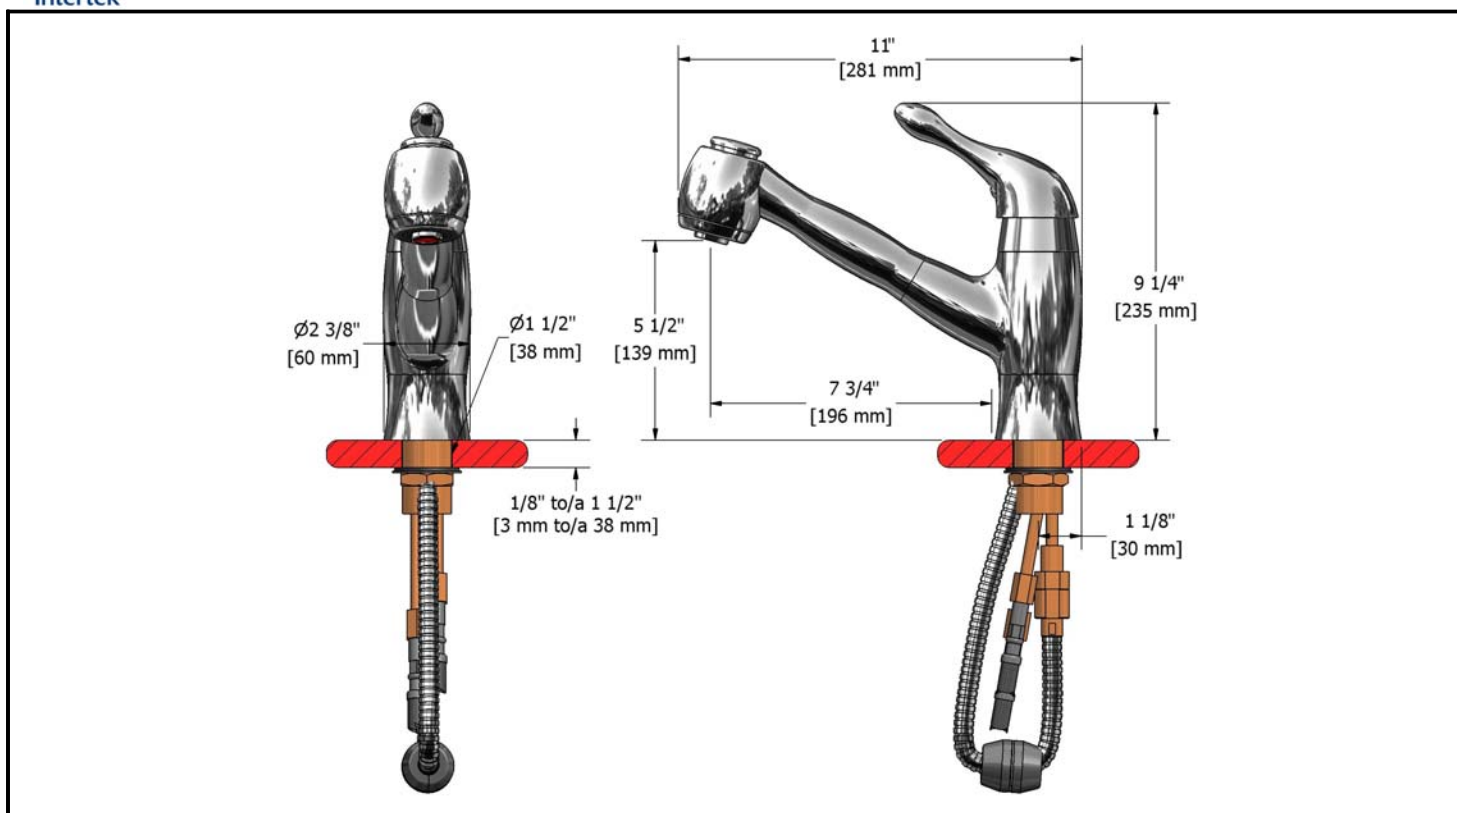

Certifications

- •CMR248 Approval
- •ASME A112.18.1
- •NSF61
- •CSA B125.1