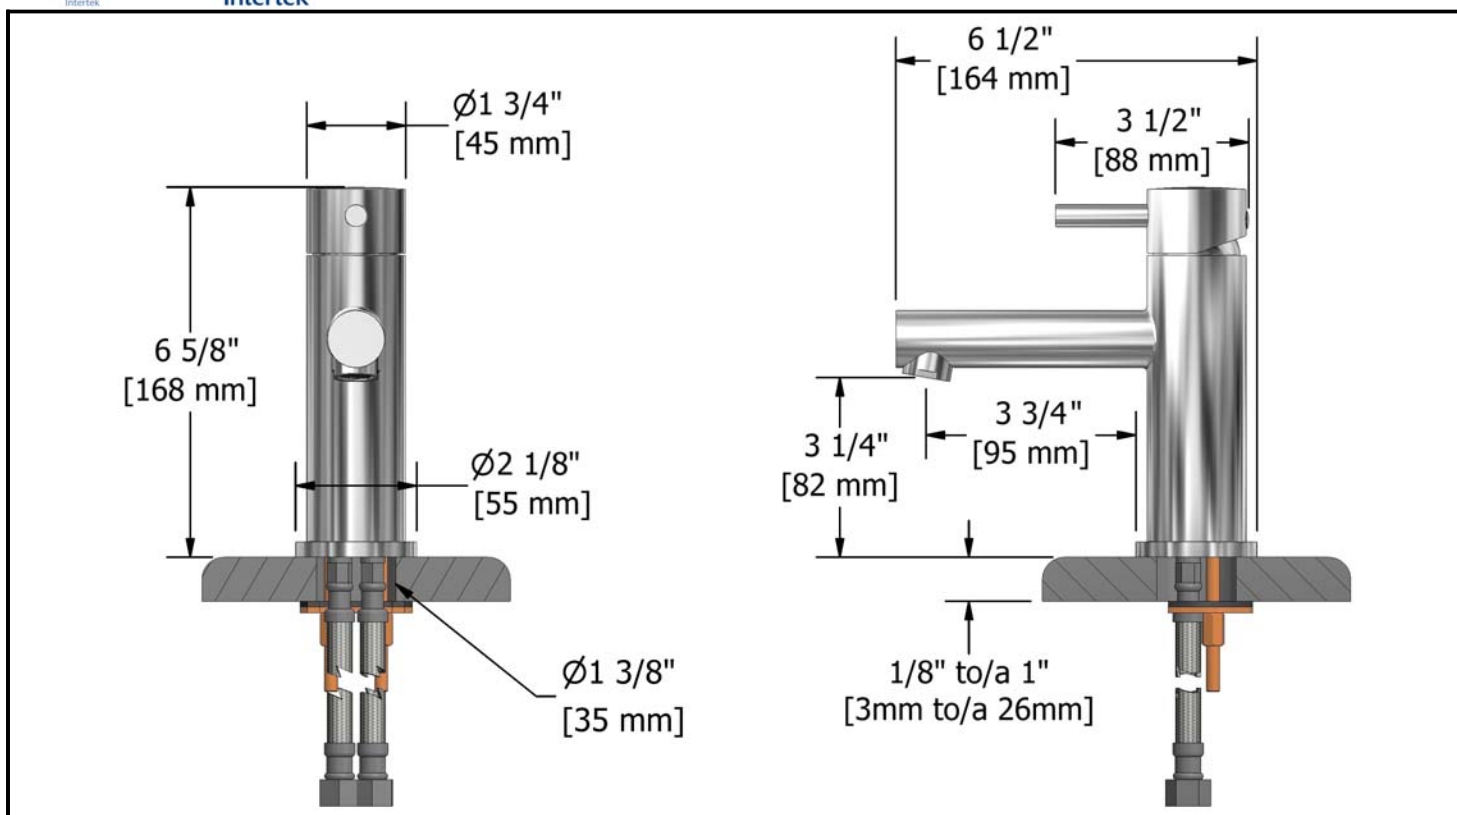

Single hole faucet
GS01XX

Specifications

Descriptions

- Ceramic cartridge
- 3/8" speedway compression
- Solid brass
- Push drain

Available colors

- C : Chrome
- BN : Brushed nickel (PVD)

Flows

- Flow 5.7 L/min, 1.5 gpm (US) 60psi

Cartridges

- 401-072

Certifications

- CSA B125.1
- NSF61
- ASME A112.18.1

Sizes, models and finishes may differ from those presented.

Warranty

The Riobel inc. product carries a limited LIFETIME warranty on the finish Chrome, Gold (PVD), Brushed nickel (PVD), Night brushed (PVD), Polished nickel (PVD) and all working parts and is guaranteed from the initial date of purchase against all manufacturing defects. Other finished 1 year.