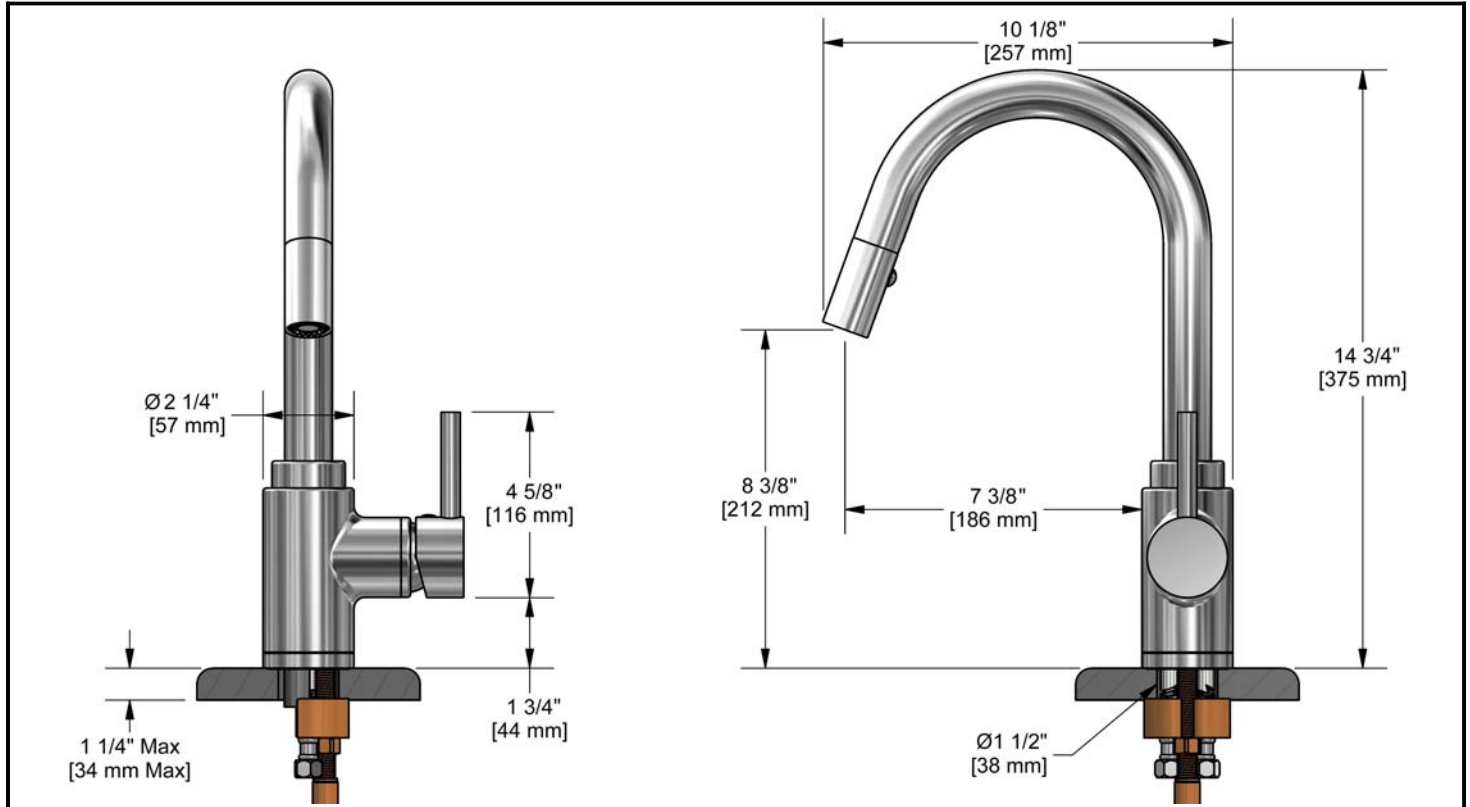

Certifications

- •ASME A112.18.1
- •NSF61
- •CSA B125.1
- •CMR248 Approval