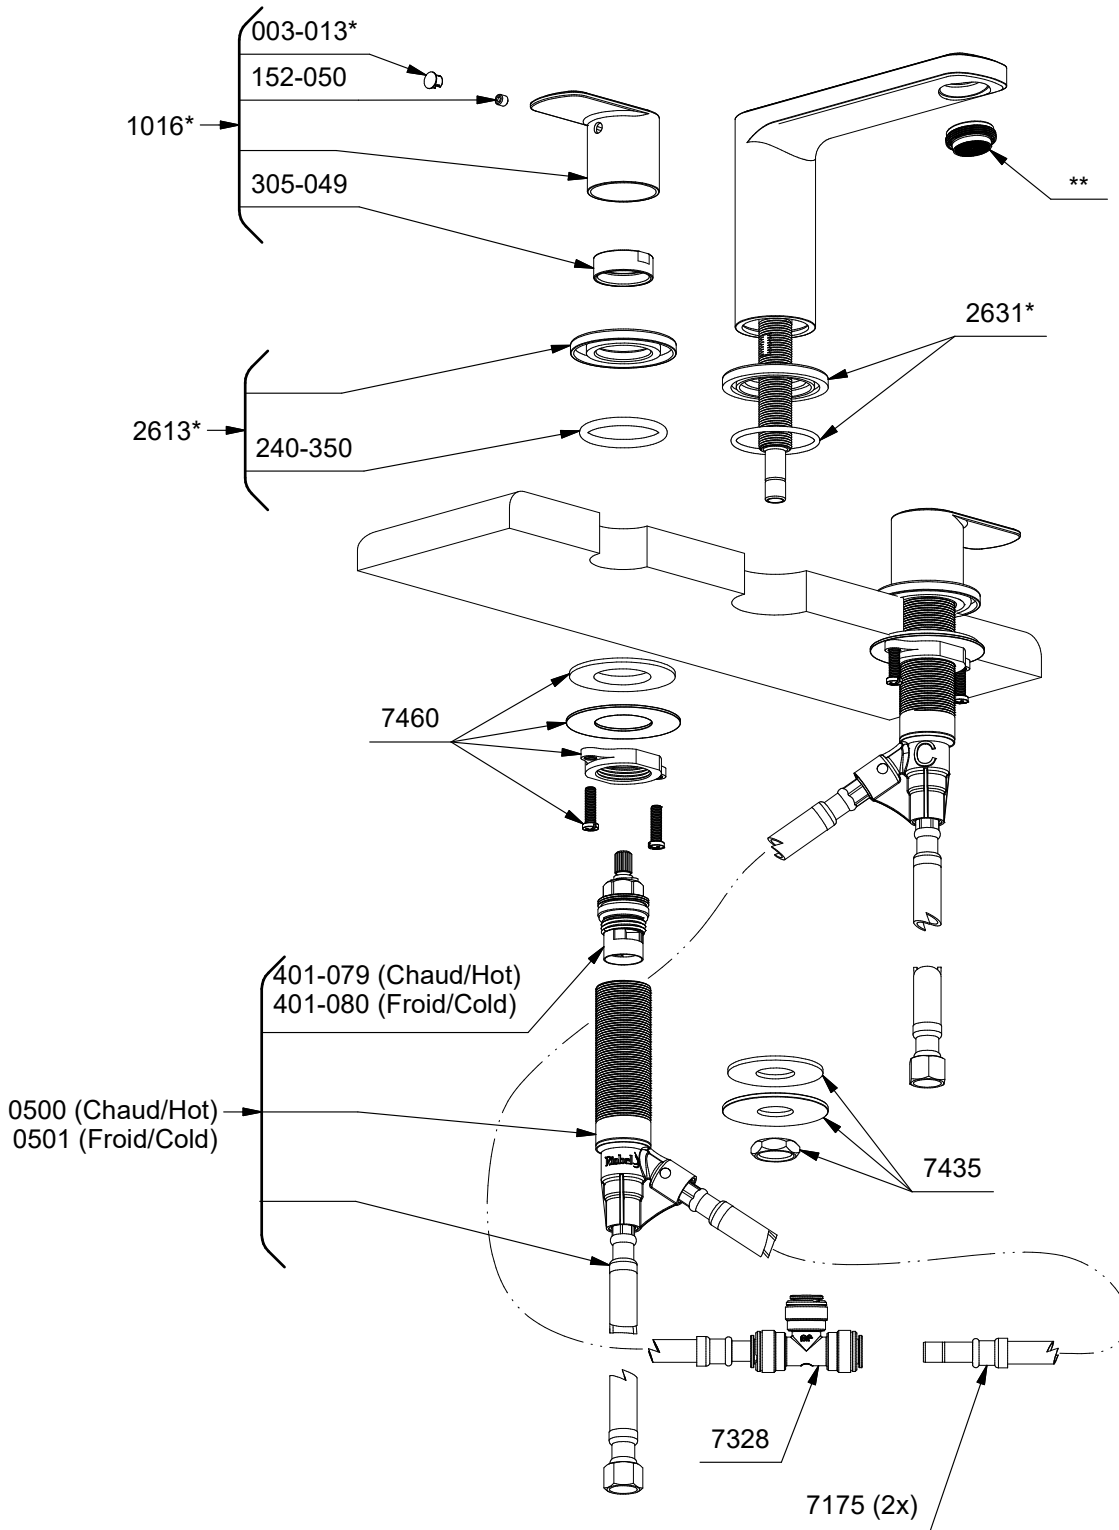

\*Sizes, models and finishes may differ from those presented.

Push drain part view, See  
PDB150

\*Finish determined by Suffix

Finish	Description
C	Chrome

\*\*Aerator Kit (Include tool) :

- S6-639-15 (1.5gpm / 5.7l/min)
- S6-639-12 (1.2gpm / 4.6l/min)
- S6-639-10 (1.0gpm / 3.8l/min)
- S6-639-05 (0.5gpm / 1.9l/min)

**TOOL :**

- 505-025 (Allen key 2.5mm)