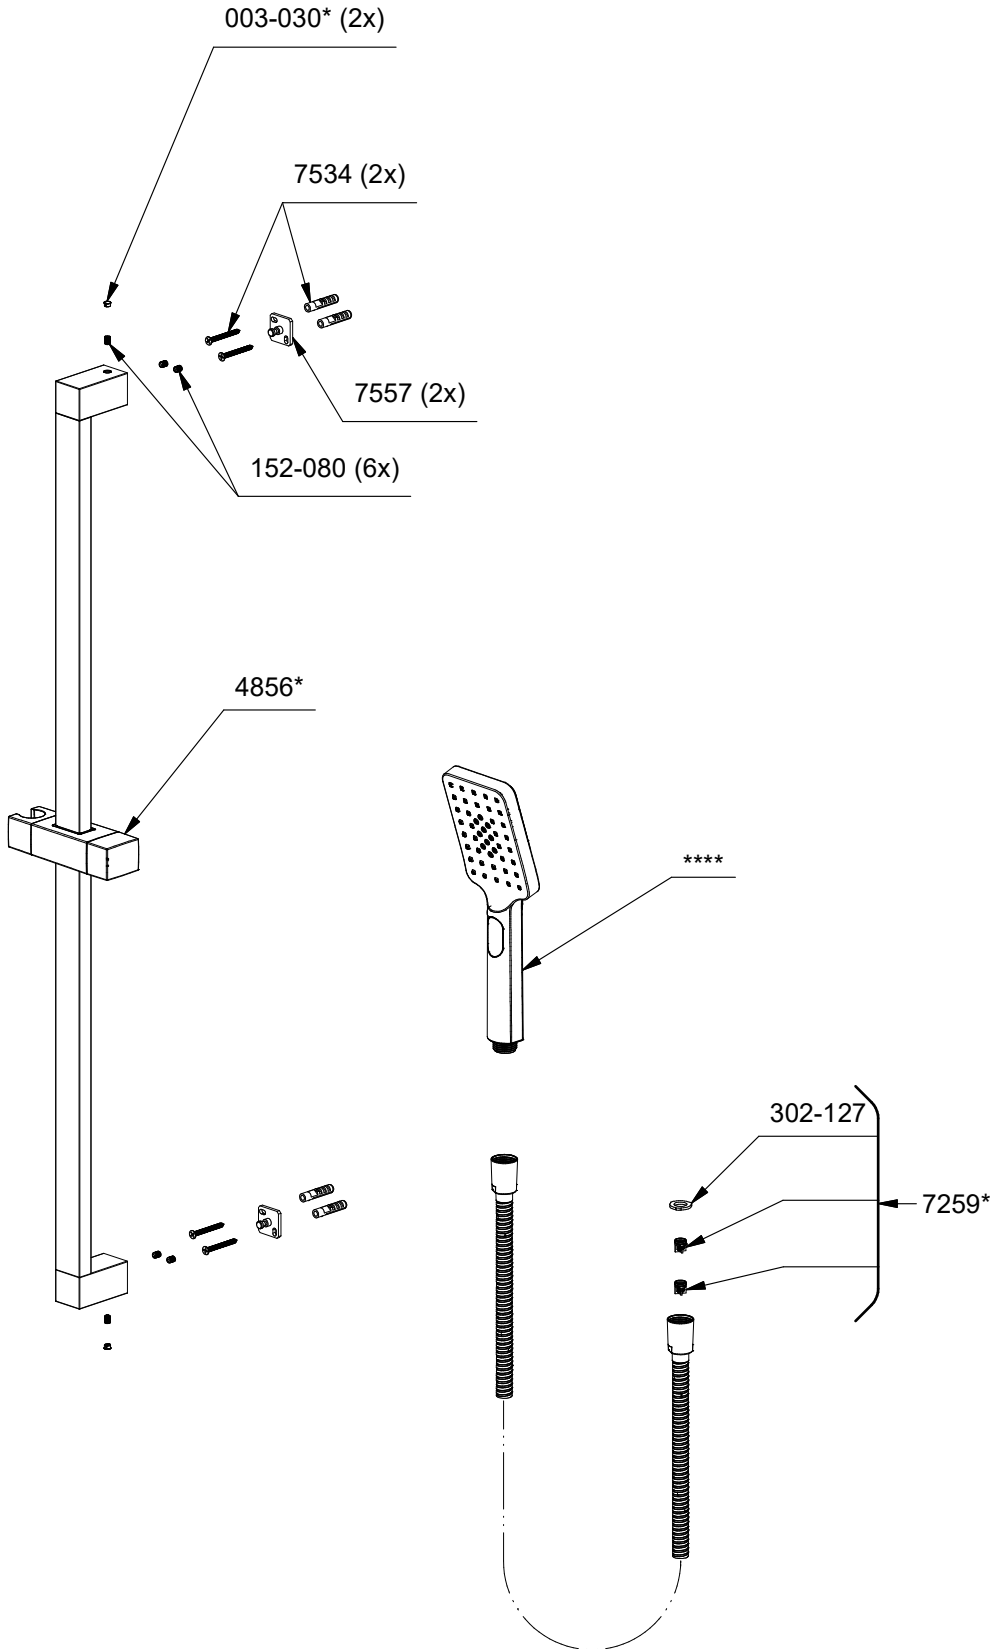

4865
Shower/bath components
Hand shower rail

*Sizes, models and finishes may differ from those presented.

***Finish determined by Suffix**

Finish	Description
C	Chrome
BN	Brushed Nickel
BG	Brushed Gold
BC	Brushed Chrome

******Hand shower :**

R4365*	(2.0gpm / 7.6l/min)
R4365*-15	(1.5gpm / 5.7l/min)
R4365*-WS	(1.8gpm / 6.8l/min)