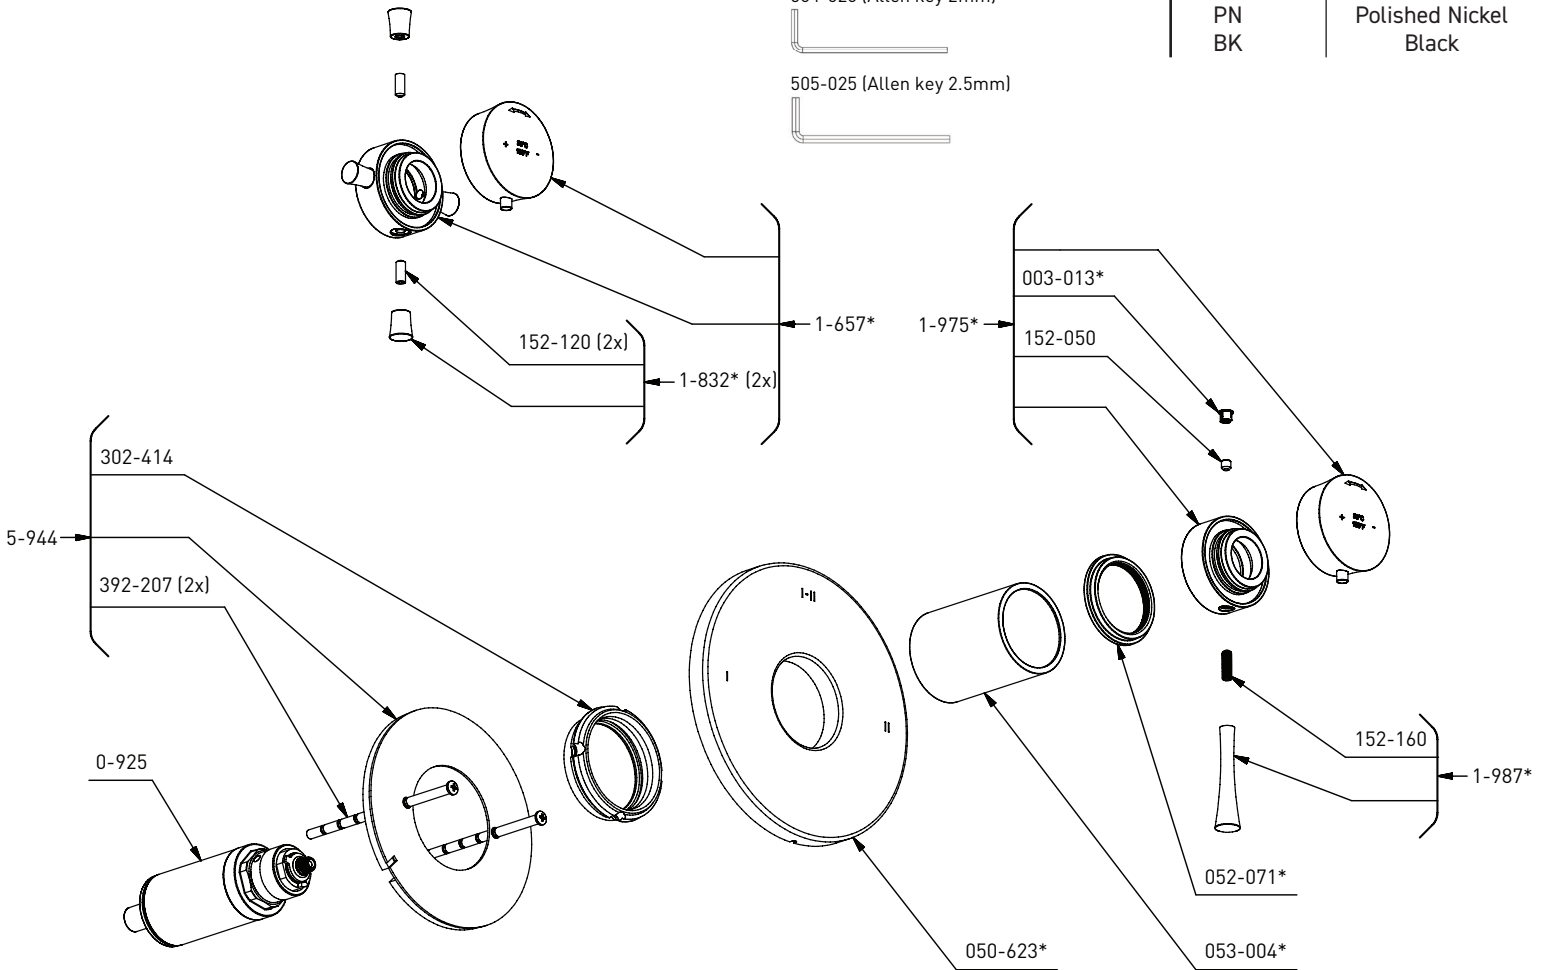

ORDER BY PART NUMBER

ILLUSTRATED PARTS

EDGE TEDTM23

2-way Type T/P coaxial valve trim

*Finish Determined by Suffix

| Finish | Description |
|--------|-----------------|
| C | Chrome |
| BN | Brushed Nickel |
| PN | Polished Nickel |
| BK | Black |

TOOL:

504-020 (Allen key 2mm)

505-025 (Allen key 2.5mm)

For warranty or additional information, contact:

U.S.A.
houseofrohl.ca/support
1-800-777-9762

QUEBEC / MARITIMES / WESTERN CANADA
houseofrohl.ca/support
1-866-473-8442

ONTARIO
houseofrohl.ca/support
1-800-287-5354

ORDER BY PART NUMBER

ILLUSTRATED PARTS

R23, R23 EX, R23 SPEX
2-Way Type T/P Coaxial Valve Rough

For warranty or additional information, contact:

U.S.A.
houseofrohl.ca/support
1-800-777-9762