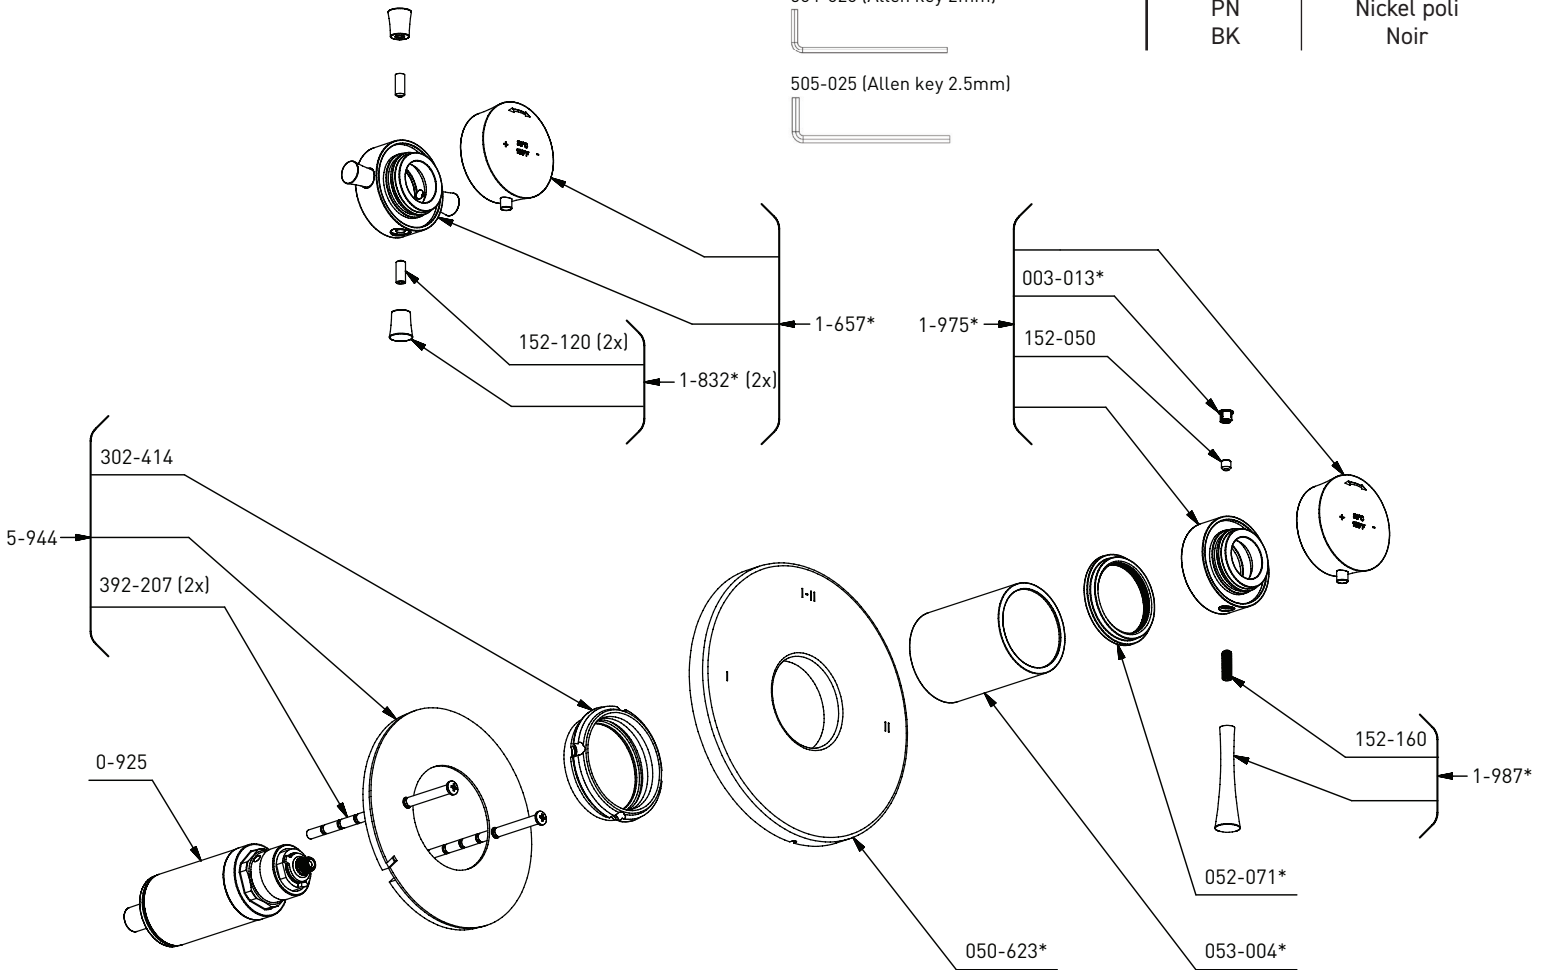

VEUILLEZ EFFECTUER VOTRE COMMANDE
PAR NO DE RÉFÉRENCE

ILLUSTRATIONS DES PIÈCES

EDGE TEDTM23

Garniture pour valve coaxiale, type T/P, à 2 voies

*Fini déterminé en fonction du suffixe

Finition	Description
C	Chrome
BN	Nickel Brossé
PN	Nickel poli
BK	Noir

OUTIL:

504-020 (Allen key 2mm)

505-025 (Allen key 2.5mm)

Pour la garantie ou des informations supplémentaires, contactez:

U.S.A.
houseofrohl.ca/support
1-800-777-9762

QUÉBEC / MARITIMES / OUEST CANADIEN
houseofrohl.ca/support
1-866-473-8442

ONTARIO
houseofrohl.ca/support
1-800-287-5354