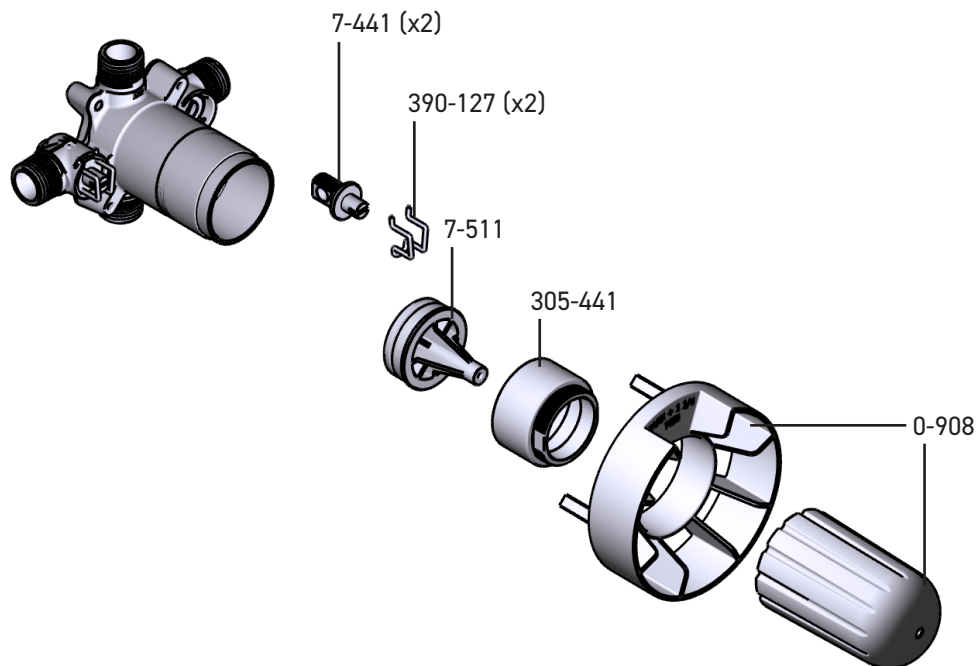

ORDER BY PART NUMBER

ILLUSTRATED PARTS

EDGE TEDTM23

2-way Type T/P coaxial valve trim

*Finish Determined by Suffix

| Finish | Description |
|--------|-----------------|
| C | Chrome |
| BN | Brushed Nickel |
| PN | Polished Nickel |
| BK | Black |

ONTARIO
houseofrohl.ca/support
1-800-287-5354

ORDER BY PART NUMBER

ILLUSTRATED PARTS

R23, R23 EX, R23 SPEX
2-Way Type T/P Coaxial Valve Rough

For warranty or additional information, contact:

U.S.A.
houseofrohl.ca/support
1-800-777-9762