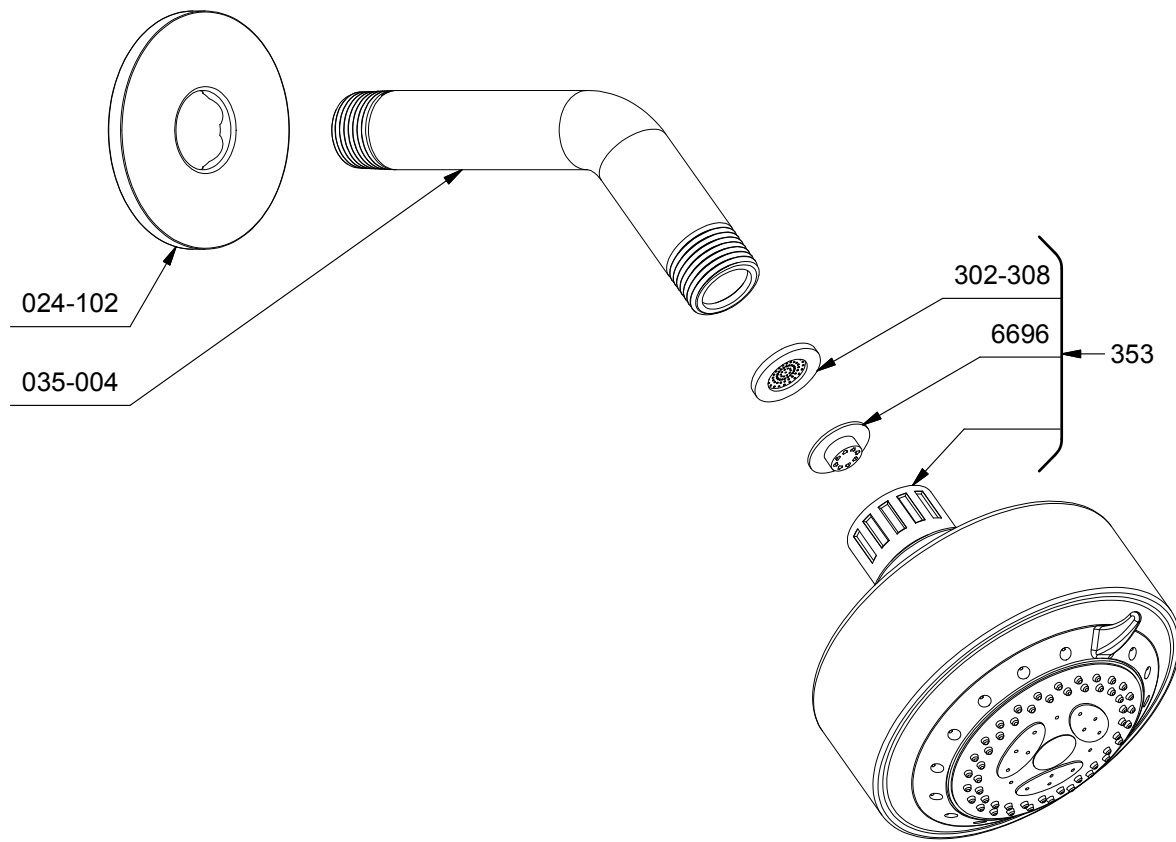

Tête de douche 3 jets éco avec bras

Tête de douche  
Shower head

358

Eco 3-jet shower head with arm

www.riobel.ca

\*Les dimensions, les modèles et les finis présentés peuvent différer. / Sizes, models and finishes may differ from those presented.

# 358 Shower/bath components Eco 3-jet shower head with arm

\*Sizes, models and finishes may differ from those presented.

**\*Finish determined by Suffix**

Finish	Description
C	Chrome
BN	Brushed Nickel
PN	Polished Nickel