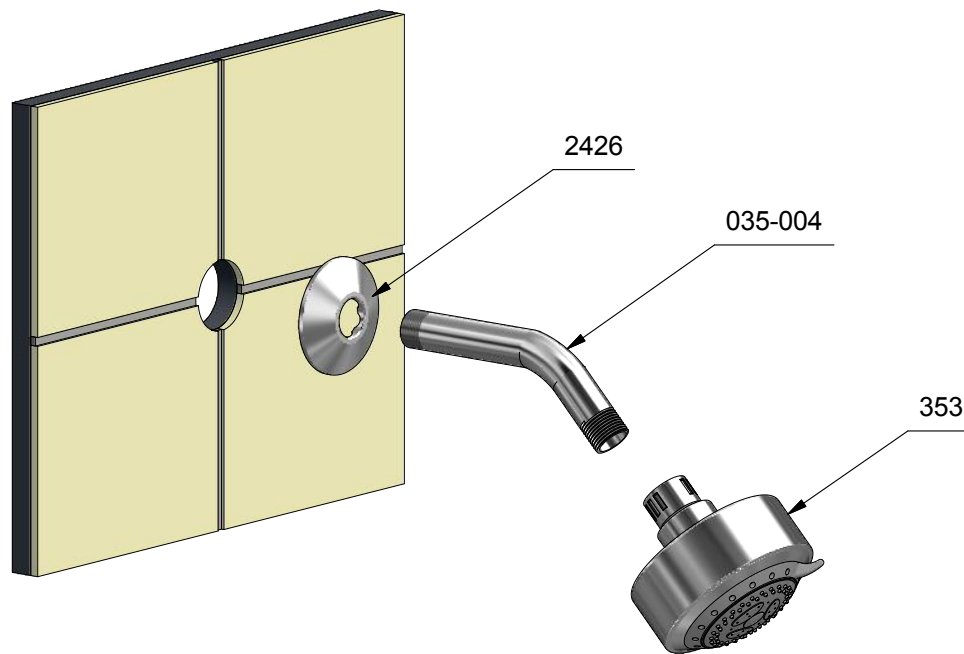

*Les dimensions, les modèles et les finis présentés peuvent différer. / Sizes, models and finishes may differ from those presented.

www.riobel.ca