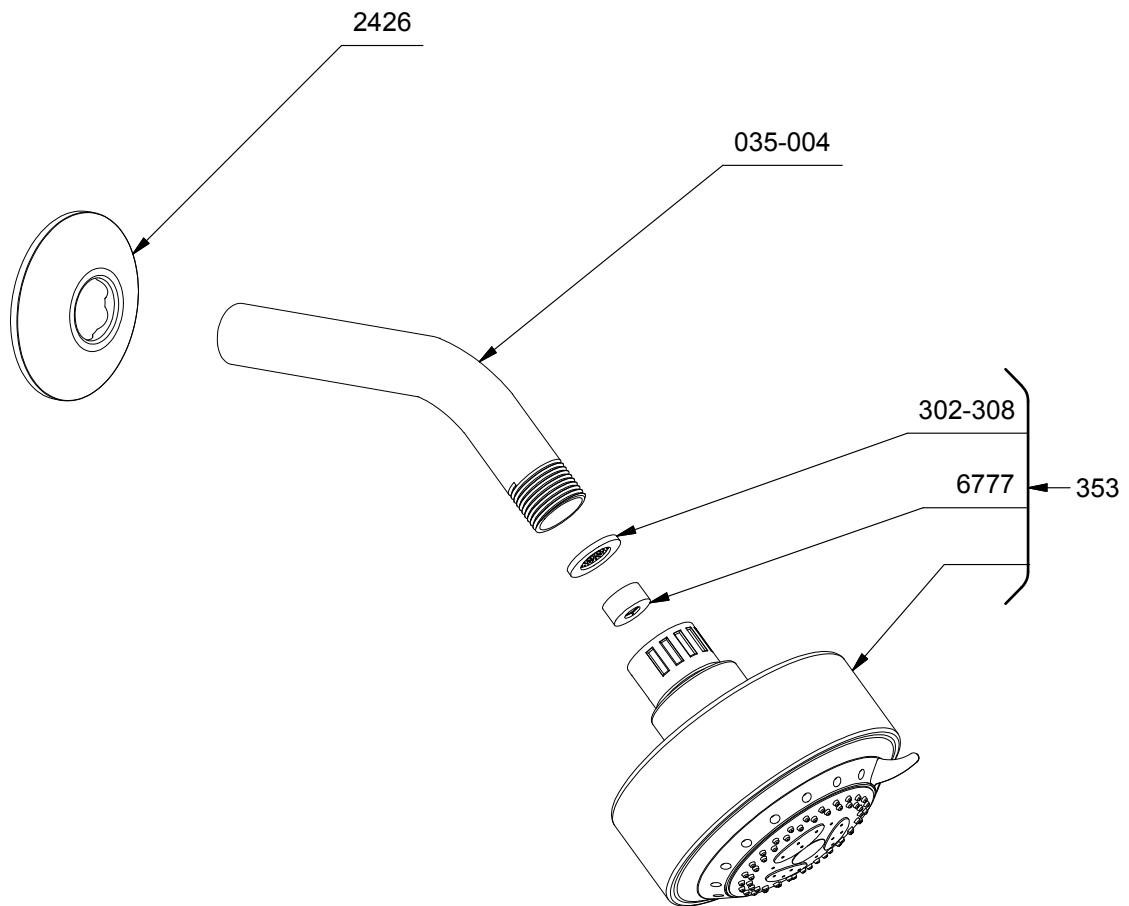

*Les dimensions, les modèles et les finis présentés peuvent différer. / Sizes, models and finishes may differ from those presented.

Service à la clientèle - Ontario, Ouest Canadien : 1-888-287-5354 Québec, Maritimes : 1-866-473-8442
Customer service - Ontario, Western Canada : 1-888-287-5354 Quebec, Maritimes : 1-866-473-8442
- United states : 1-866-473-8442