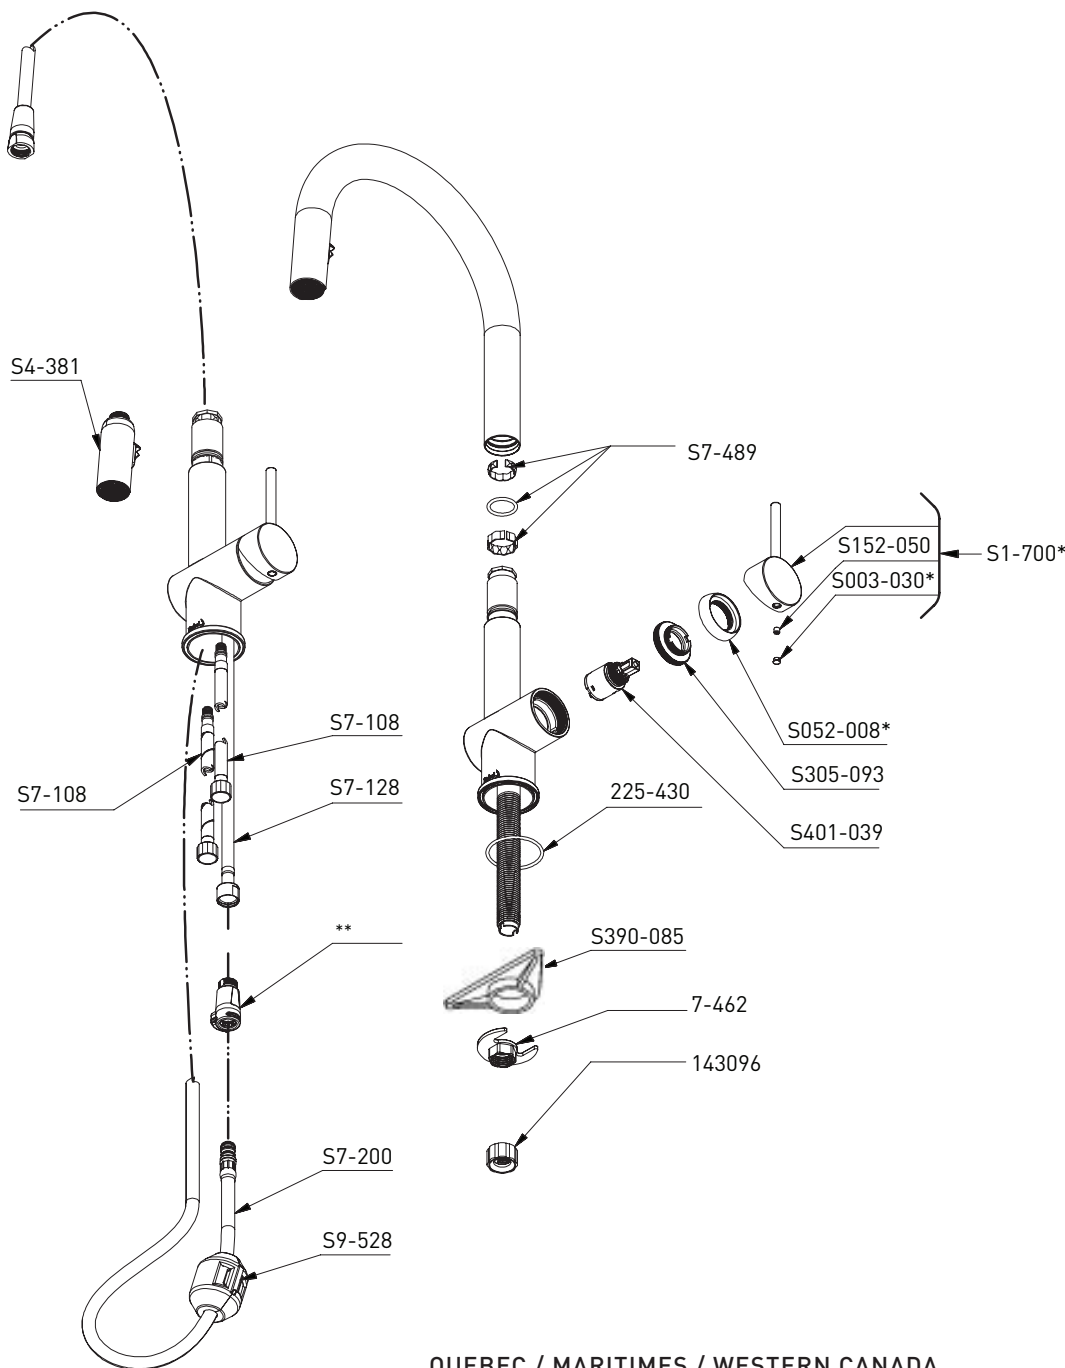

# Illustrated Parts

## Azure

Kitchen faucet with spray

AZ201

\*Finish determined by Suffix

Finish	Description
C	Chrome
SS	Stainless Steel
BK	Black
BG	Brushed Gold
PN	Polished Nickel

\*\*Quick connect :

- S7-443-22 (2.2gpm / 8.3l/min)
- S7-443-15 (1.5gpm / 5.7l/min)
- S7-443-10 (1.0gpm / 3.8l/min)