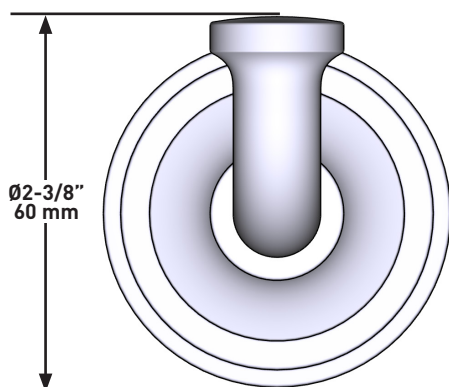

Si vous souhaitez obtenir de l'information supplémentaire à propos de la garantie ou de tout autre élément, communiquez avec :

U.S.A.
houseofrohl.com/support
1-800-777-9762

QUEBEC / MARITIMES / WESTERN CANADA
QUÉBEC / MARITIMES / OUEST CANADIEN
QUEBEC / MARITIMOS / CANADA OCCIDENTAL
houseofrohl.ca/support
1-866-473-8442

ONTARIO
houseofrohl.ca/support
1-800-287-5354

Riobel

victoria ⊕ albert®

ROHL

Schaub

EMTEK.