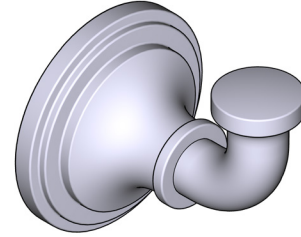

**DESCRIPTION**

- Holds one robe or towel close to your shower or bathing space

**WARRANTY**

- Most products or parts carry "Limited Warranties" against manufacturing defects. For US customers please visit [houseofrohl.com/support](http://houseofrohl.com/support) and for Canadian customers please visit [houseofrohl.ca/support](http://houseofrohl.ca/support) for complete product and finish warranty.

## SPECIFICATIONS

**SAN GIOVANNI™**

Robe Hook

**MODELS:** SG25WRH

**For warranty or additional information, contact:**

U.S.A.  
[houseofrohl.com/support](http://houseofrohl.com/support)  
 1-800-777-9762

QUEBEC / MARITIMES / WESTERN CANADA  
 QUÉBEC / MARITIMES / OUEST CANADIEN  
 QUEBEC / MARITIMOS / CANADA OCCIDENTAL  
[houseofrohl.ca/support](http://houseofrohl.ca/support)  
 1-866-473-8442