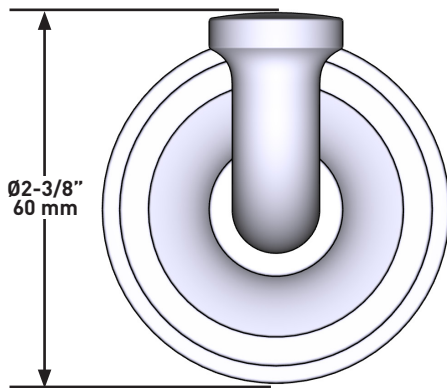

For warranty or additional information, contact:

U.S.A.
houseofrohl.com/support
1-800-777-9762

QUEBEC / MARITIMES / WESTERN CANADA
QUÉBEC / MARITIMES / OUEST CANADIEN
QUEBEC / MARITIMOS / CANADA OCCIDENTAL
houseofrohl.ca/support
1-866-473-8442

ONTARIO
houseofrohl.ca/support
1-800-287-5354

Riobel

PERRIN & ROWE®
LONDON

victoria ⊕ albert®

ROHL

Schaub

EMTEK.