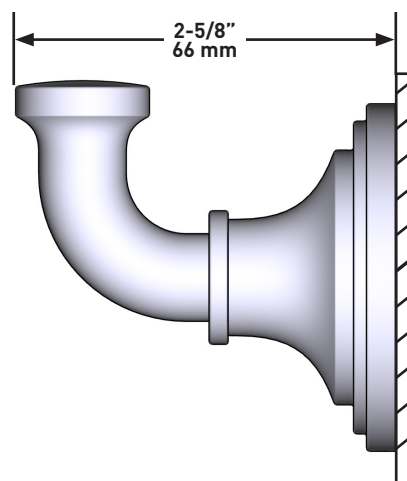

Para preguntas sobre la garantía o para obtener más información, favor de comunicarse con:

U.S.A.
houseofrohl.com/support
1-800-777-9762

QUEBEC / MARITIMES / WESTERN CANADA
QUÉBEC / MARITIMES / OUEST CANADIEN
QUEBEC / MARITIMOS / CANADA OCCIDENTAL
houseofrohl.ca/support
1-866-473-8442

ONTARIO
houseofrohl.ca/support
1-800-287-5354

Riobel

victoria ⊕ albert®

ROHL

Schaub

EMTEK.