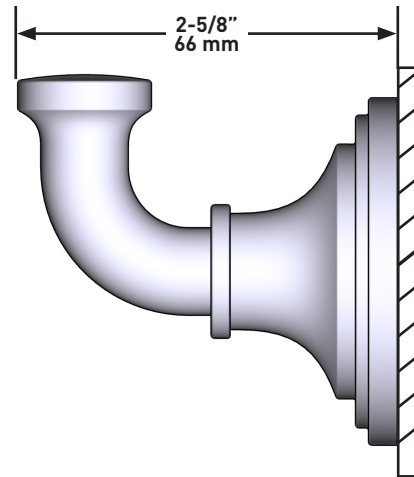

**DESCRIPTION**

- Holds one robe or towel close to your shower or bathing space

**WARRANTY**

- Most products or parts carry "Limited Warranties" against manufacturing defects. For US customers please visit [houseofrohl.com/support](http://houseofrohl.com/support) and for Canadian customers please visit [houseofrohl.ca/support](http://houseofrohl.ca/support) for complete product and finish warranty.

## SPECIFICATIONS

**SAN GIOVANNI™**

Robe Hook

**MODELS:** SG25WRH

**For warranty or additional information, contact:**

U.S.A.  
[houseofrohl.com/support](http://houseofrohl.com/support)  
 1-800-777-9762

QUEBEC / MARITIMES / WESTERN CANADA  
 QUÉBEC / MARITIMES / OUEST CANADIEN  
 QUEBEC / MARITIMOS / CANADA OCCIDENTAL  
[houseofrohl.ca/support](http://houseofrohl.ca/support)  
 1-866-473-8442