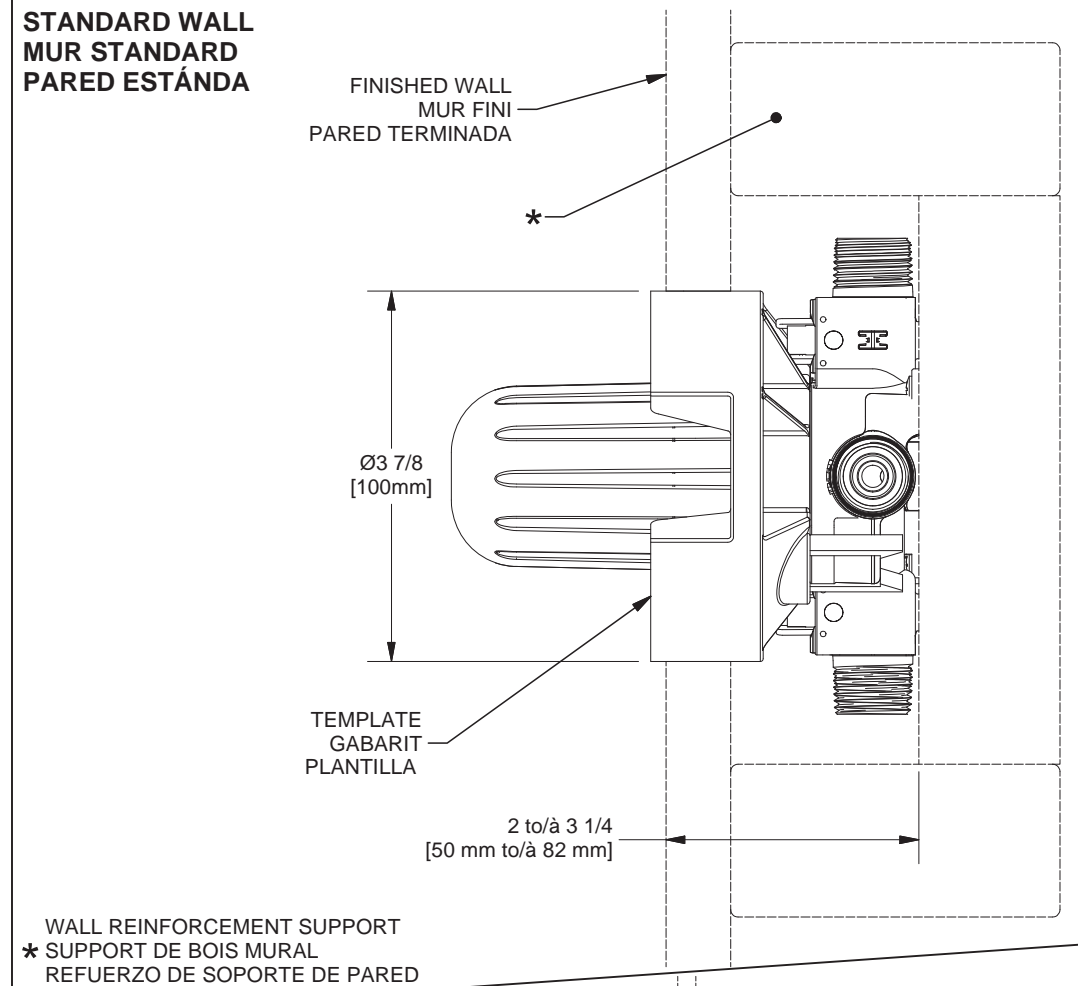

Installation guide / Guide d'installation / Guía de instalación

Before beginning the installation:

Read all instructions.
Purge the water supply system before connecting it to the faucet.

Avant de commencer l'installation: