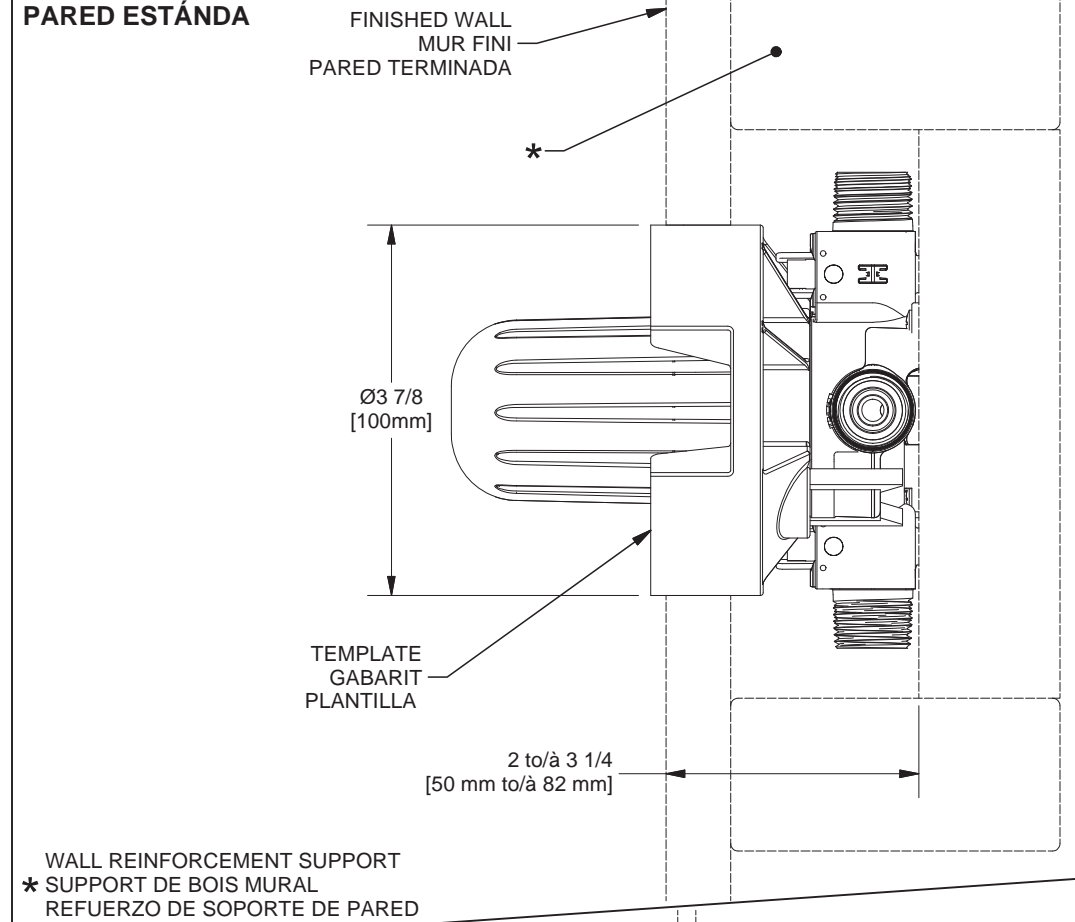

Installation guide / Guide d'installation / Guía de instalación

**STANDARD WALL
MUR STANDARD
PARED ESTÁNDAR**

Before beginning the installation:

Read all instructions.
Purge the water supply system before connecting it to the faucet.