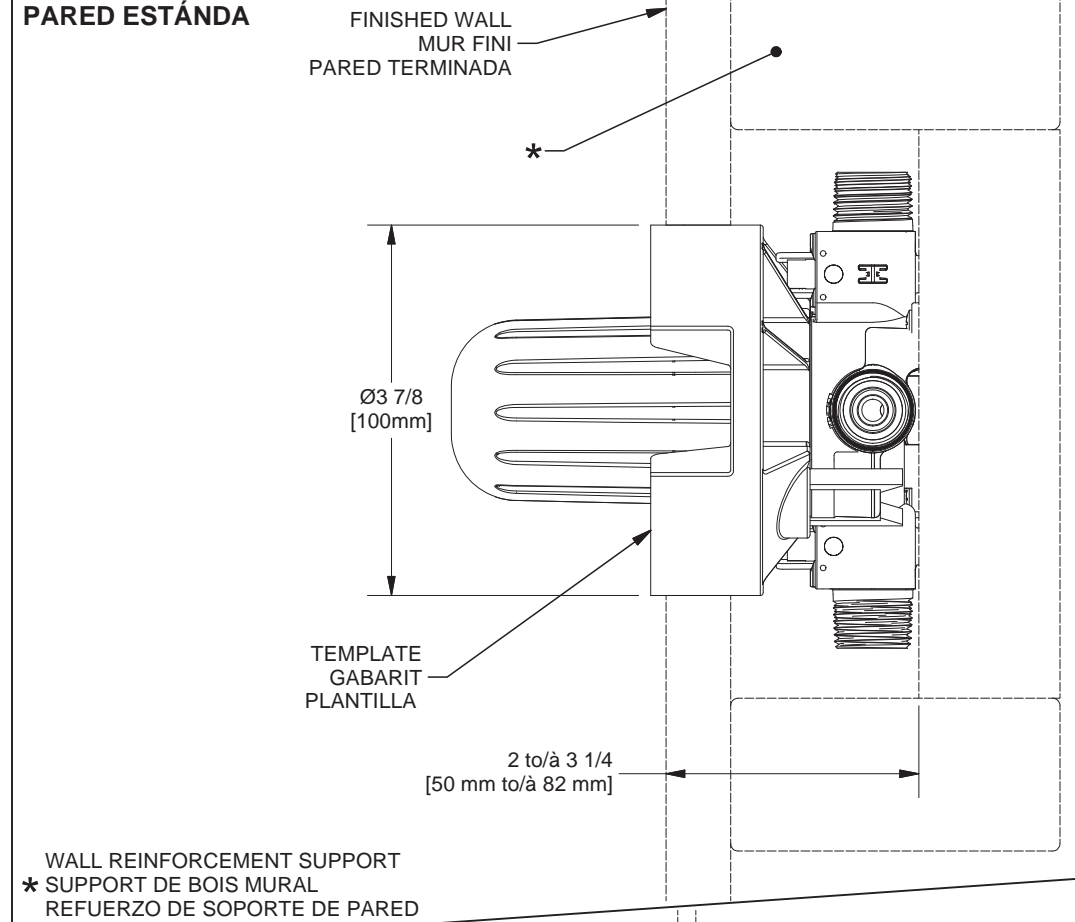

Installation guide / Guide d'installation / Guía de instalación

**STANDARD WALL  
MUR STANDARD  
PARED ESTÁNDAR**

**Before beginning the installation:**  
Read all instructions.  
Purge the water supply system before connecting it to the faucet.