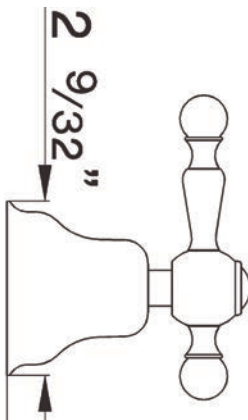

WALL MOUNTED VOLUME CONTROL TRIM

ROHL Country Bath Arcana

AC31L-(Finish)/TO (Ornate Metal Lever)

AC31LM-(Finish)/TO (Classic Metal Lever)

AC31X-(Finish)/TO (Cross handle)

AC31OP-(Finish)/TO (Ornate Porcelain Lever)

FEATURES

- All brass handle and escutcheon
- **Must order ZA33BO to complete**

FINISHES

- Polished Chrome
- Polished Nickel
- Satin Nickel
- Tuscan Brass
- Inca Brass

WARRANTY

- Limited Lifetime*
- No Warranty on Tuscan Brass Finish (TCB)

AC31L/TO