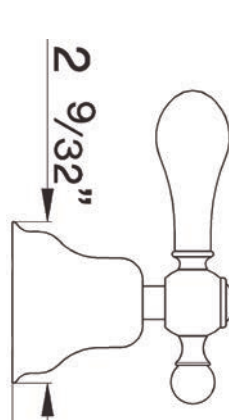

WALL MOUNTED VOLUME CONTROL TRIM

ROHL Country Bath Arcana

AC31L-(Finish)/TO (Ornate Metal Lever)

AC31LM-(Finish)/TO (Classic Metal Lever)

AC31X-(Finish)/TO (Cross handle)

AC31OP-(Finish)/TO (Ornate Porcelain Lever)

FEATURES

- All brass handle and escutcheon
- **Must order ZA33BO to complete**

FINISHES

- Polished Chrome
- Polished Nickel
- Satin Nickel
- Tuscan Brass
- Inca Brass

WARRANTY

- Limited Lifetime*
- No Warranty on Tuscan Brass Finish (TCB)

AC31LM