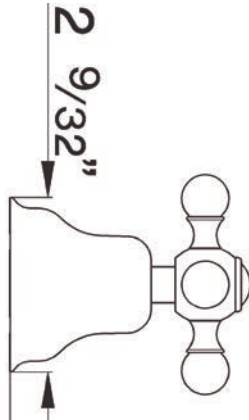

WALL MOUNTED VOLUME CONTROL TRIM

ROHL Country Bath Arcana

AC31L-(Finish)/TO (Ornate Metal Lever)

AC31LM-(Finish)/TO (Classic Metal Lever)

AC31X-(Finish)/TO (Cross handle)

AC31OP-(Finish)/TO (Ornate Porcelain Lever)

FEATURES

- All brass handle and escutcheon
- **Must order ZA33BO to complete**

FINISHES

- Polished Chrome
- Polished Nickel
- Satin Nickel
- Tuscan Brass
- Inca Brass

WARRANTY

- Limited Lifetime*
- No Warranty on Tuscan Brass Finish (TCB)

AC31X/TO