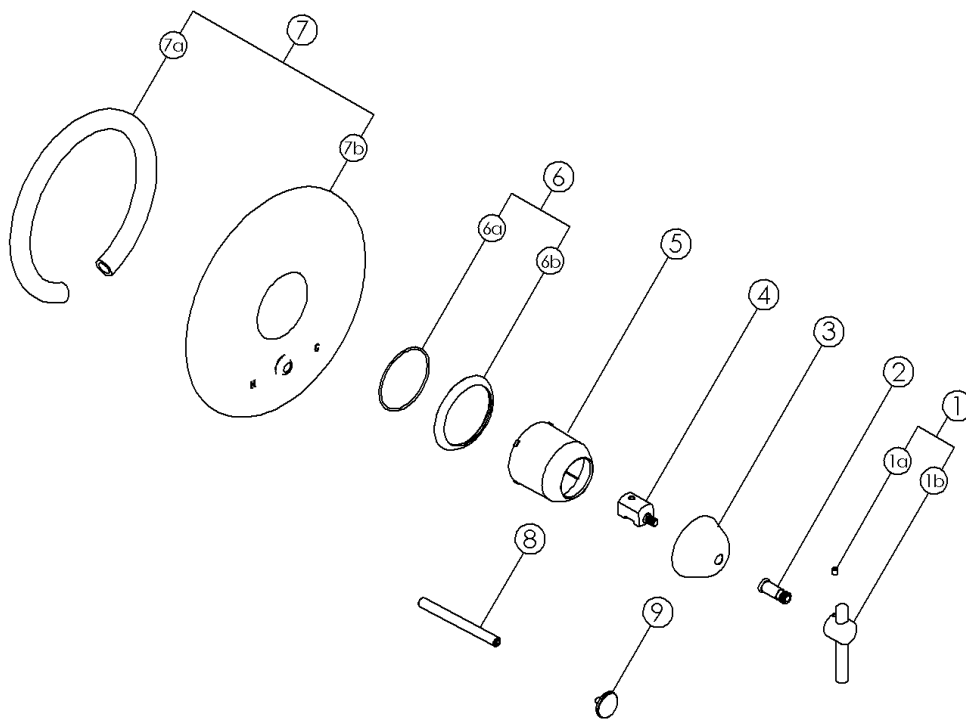

R2015LM Spare Parts

R2015LM

N/A means you don't need a part number because it's incorporated in the larger assembly.

Item	Description	Part No
1	Lever handle complete with grub screw	R9432400*
1a	M4 x 6 grub screw	R942765
1b	Lever handle	N/A
2	Pressure balance trimset handle spacer	R9458440*
3	Pressure balance trim cover	R9452600*
4	Pressure balance handle/cartridge interface	R945298
5	Pressure balance cover sleeve	R945430*
6	Pressure balance nut trim cover complete with 'O' ring	R9452580*
6a	A-034 'O'ring	R9200034
6b	Pressure balance nut trim cover	N/A
7	Pressure balance with diverter faceplate complete with sealing gasket	R9464920E*
7a	Sealing gasket	R945112
7b	Pressure balance with diverter faceplate	N/A
8	Pressure balance diverter spindle	R9401480*
9	Pressure balance diverter button	R9401380*
*	Items available in Polished Chrome, Satin Nickel	