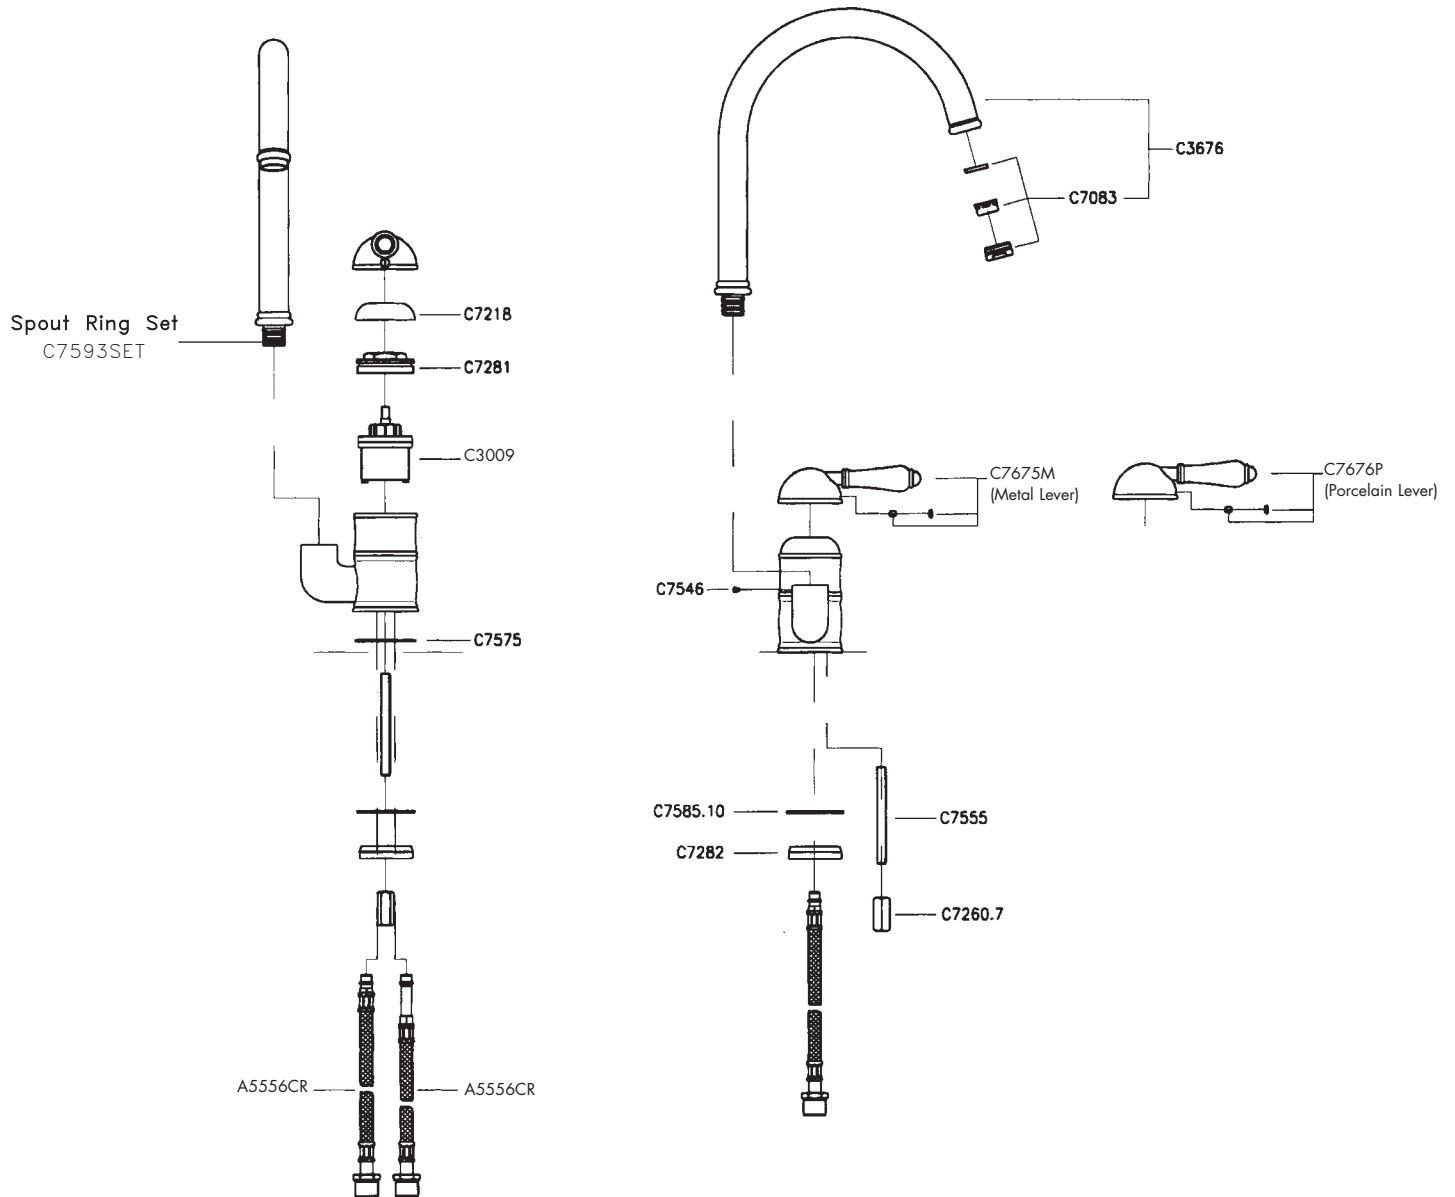

## A3606 Spare Parts

Consult your local ROHL showroom for additional information and specifications. For complete warranty details and a list of showrooms, go to [www.rohlhome.com](http://www.rohlhome.com).