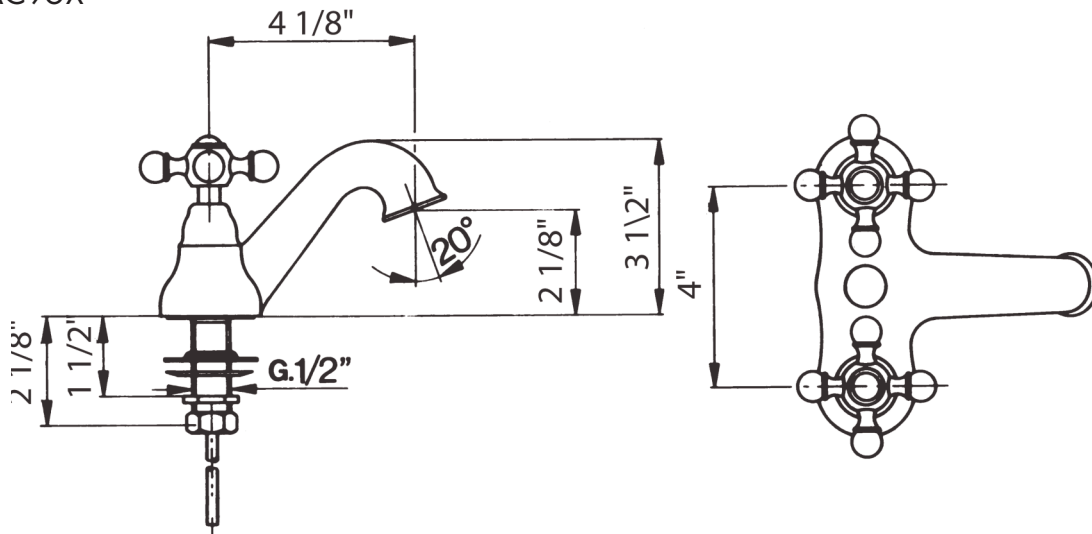

WARRANTY

- Limited Lifetime*
- No Warranty on Tuscan Brass Finish (TCB)

AC95X

Consult your local ROHL showroom for additional information and specifications. For complete warranty details and a list of showrooms, go to www.rohlhome.com.