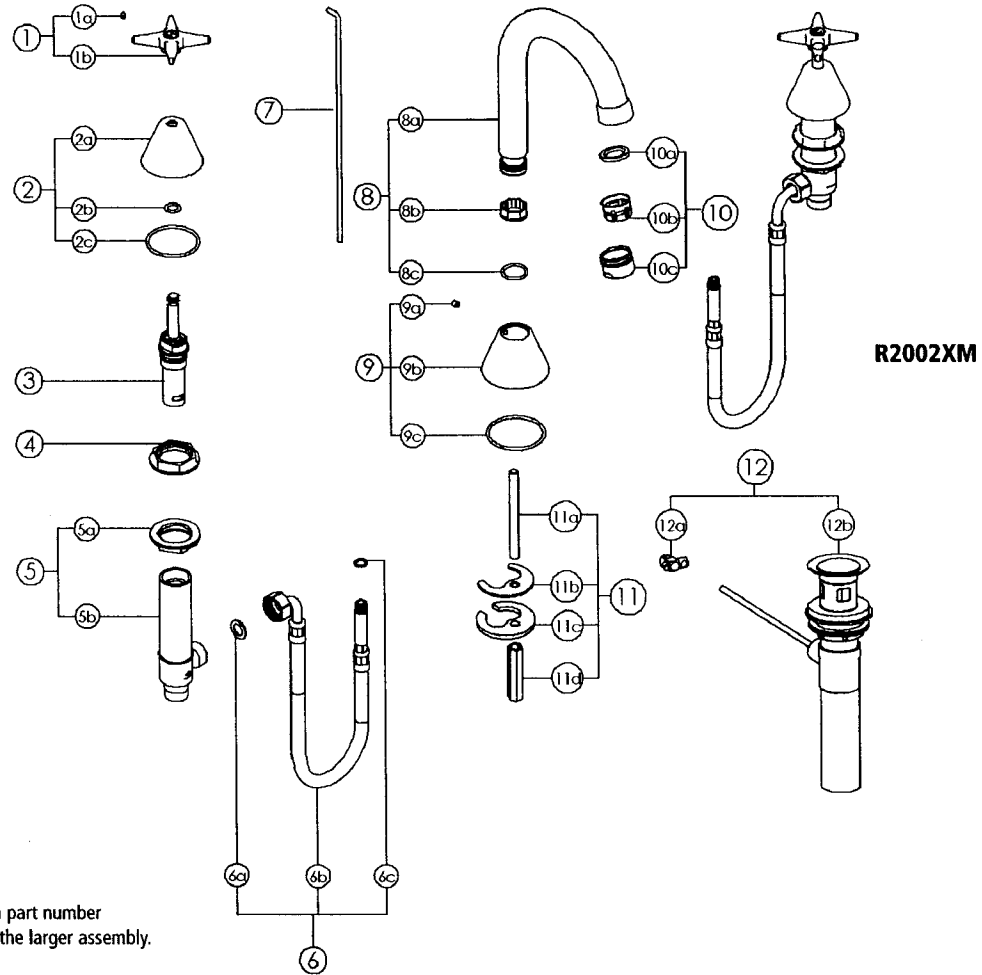

## R2002XM Spare Parts

N/A means you don't need a part number because it's incorporated in the larger assembly.

| Item | Description   | Part No   |
|------|---|-----------|
| 1    | Star handle HOT complete with grub screw            | R9438400* |
| 1    | Star handle COLD complete with grub screw           | R9436400* |
| 1a   | M4 x 6 grub screw                                   | R942765   |
| 1b   | Star handle   | N/A       |
| 2    | Escutcheon including 'O' rings                      | R9437500* |
| 2a   | Escutcheon (no 'O' rings)                           | N/A       |
| 2b   | A-110 'O' ring                                      | R9200110  |
| 2c   | A-132 'O' ring                                      | R9200132  |
| 3    | Ceramic cartridge assembly 1/2" COLD                | R9400664* |
| 3    | Ceramic cartridge assembly 1/2" HOT                 | R9400667* |
| 4    | 7/8" back nut                                       | R942410   |
| 5    | Deck mounted side valve 1/2" body with 7/8" backnut | R9458130  |
| 5a   | 7/8" back nut                                       | R942410   |
| 5b   | Deck mounted side valve 1/2" body                   | N/A       |
| 6    | M10 flexi hose with flat washer & 'O' ring          | R942547   |
| 6a   | Flat washer   | N/A       |
| 6b   | M10 flexi hose                                      | N/A       |
| 6c   | A-011 'O' ring                                      | N/A       |
| 7    | Pop-up rod  | R9428060* |