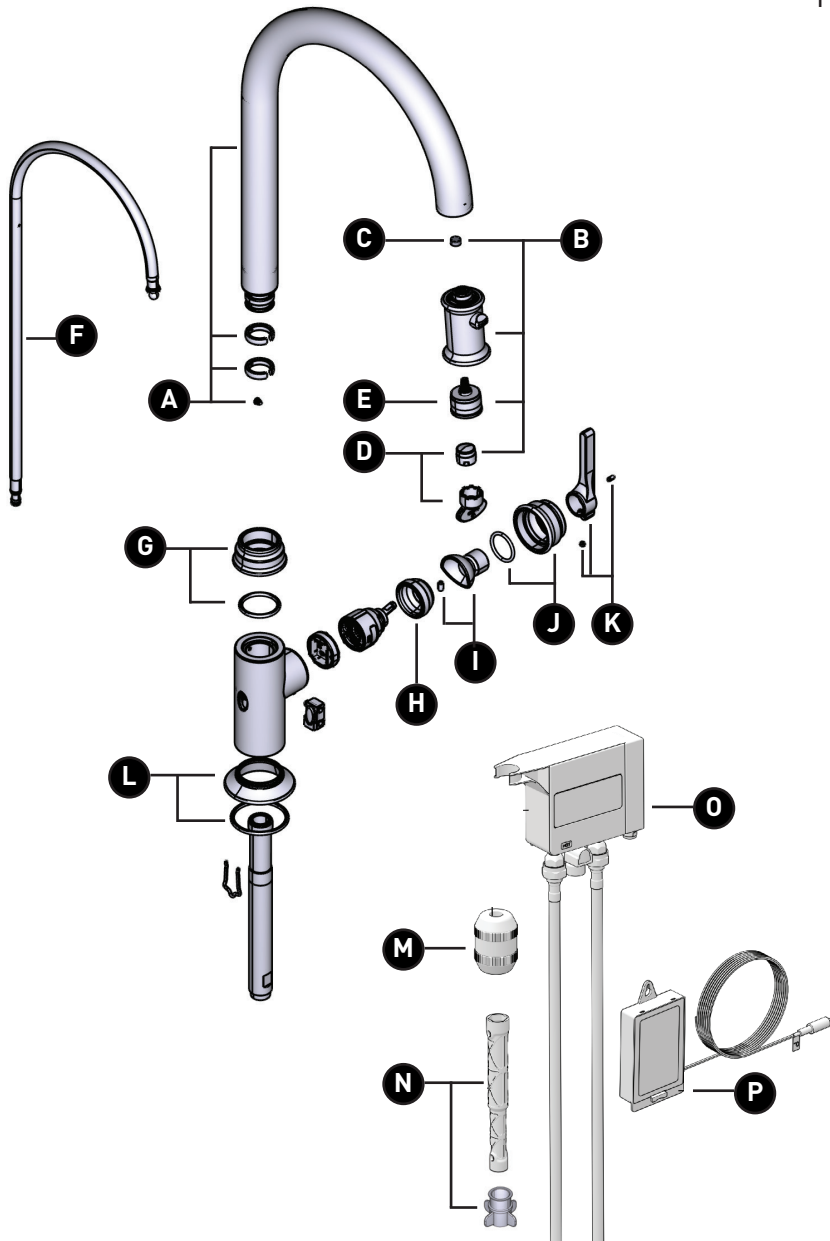

ORDER BY PART NUMBER

# ILLUSTRATED PARTS

## U.SB53D1LM Southbank™

Pull-Down Touchless Kitchen Faucet

ID	Kit Number	Finish
*A	9.201211	See Below
*B	9.13049	See Below
C	9.25766	N/A
D	9.25944	N/A
E	9.25943	N/A
*F	9.28744	See Below
*G	9.12944	See Below
H	9.16934	N/A
*I	9.01934	See Below
*J	9.12946	See Below
*K	9.01493	See Below
*L	9.18944	See Below
M	9.26745	N/A
N	9.24034	N/A
O	9.38033	N/A
P	9.38034	N/A