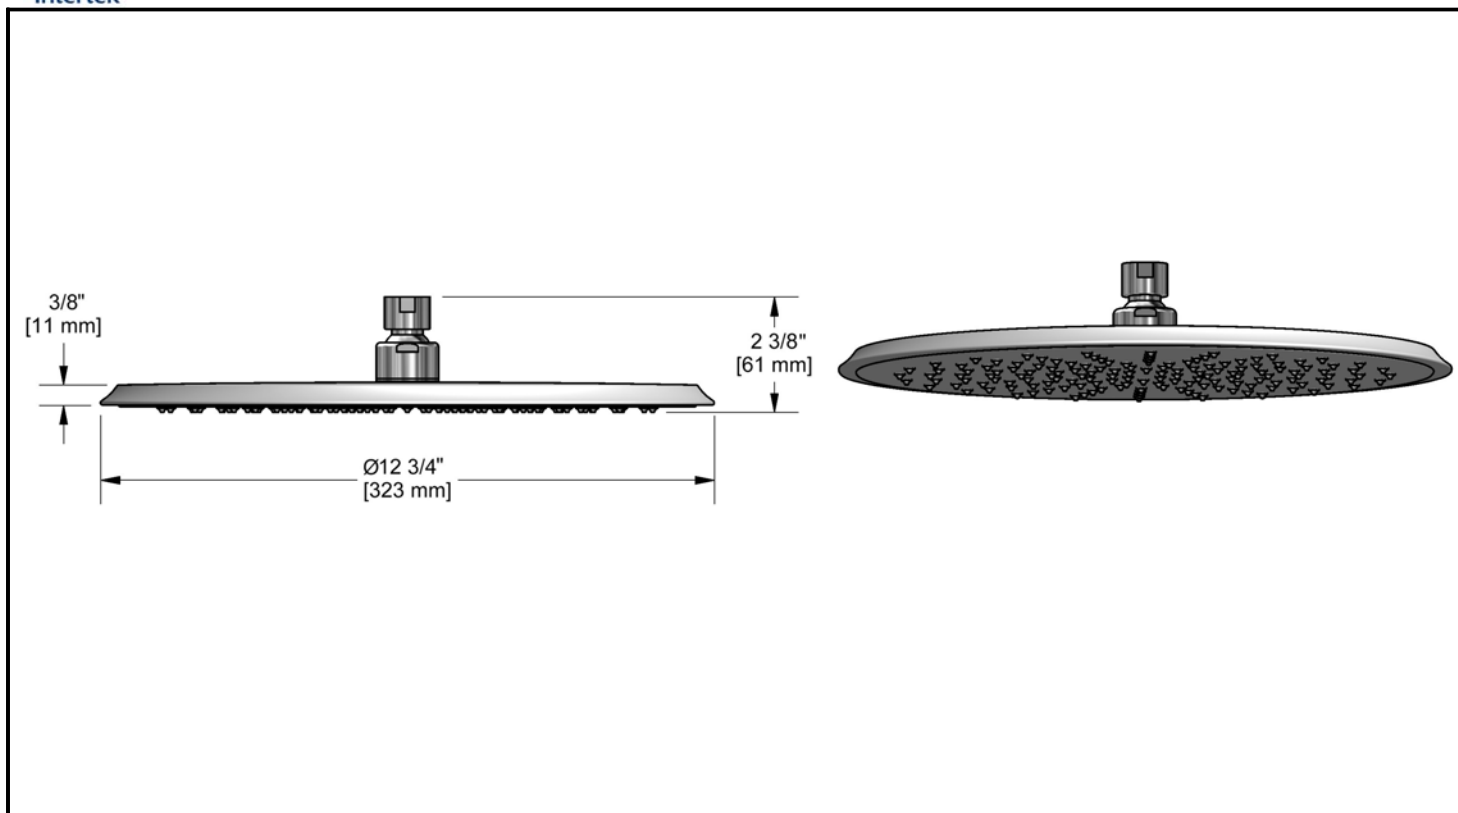

32 cm (13") shower head

412XX

Specifications

Descriptions

- ½" inlet female
- Swivel
- Scale-free

Available colors

- C : Chrome
- PN : Polished nickel (PVD)

Flows

- 9.5 L/min, 2.5 gpm (US) 60psi

Certifications

- CMR248 Approval
- ASME A112.18.1
- CSA B125.1

Sizes, models and finishes may differ from those presented.

Warranty

The Riobel inc. product carries a limited LIFETIME warranty on the finish Chrome, Stainless steel (PVD), Brushed nickel (PVD) and Polished nickel (PVD), all working parts and is guaranteed from the initial date of purchase against all manufacturing defects. Other finished 1 year.