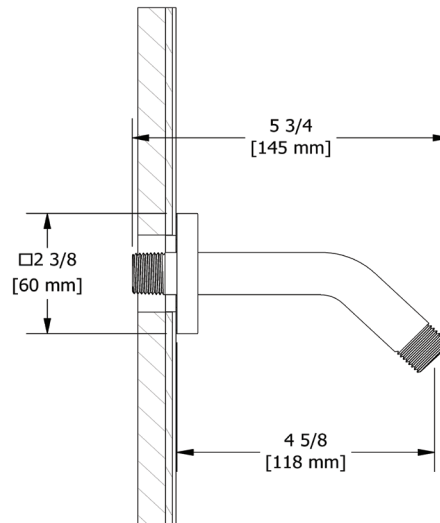

For warranty or additional information, contact:

U.S.A.
houseofrohl.com/support
1-800-777-9762

QUEBEC / MARITIMES / WESTERN CANADA
QUÉBEC / MARITIMES / OUEST CANADIEN
QUEBEC / MARITIMOS / CANADA OCCIDENTAL
houseofrohl.ca/support
1-866-473-8442

ONTARIO
houseofrohl.ca/support
1-800-287-5354