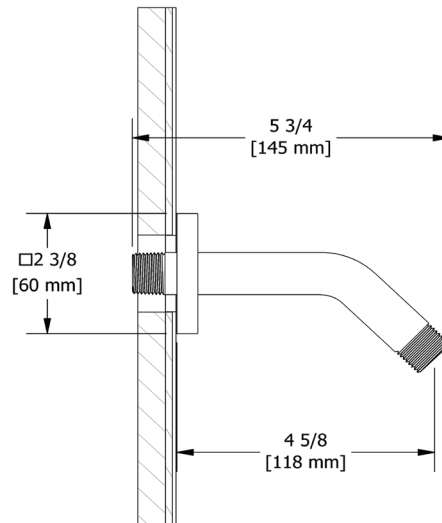

6" Reach Wall Mount Shower Arm With Square Escutcheon

MODEL: 546

For warranty or additional information, contact:

U.S.A.
houseofrohl.com/support
 1-800-777-9762

QUEBEC / MARITIMES / WESTERN CANADA
 QUÉBEC / MARITIMES / OUEST CANADIEN
 QUEBEC / MARITIMOS / CANADA OCCIDENTAL
houseofrohl.ca/support
 1-866-473-8442