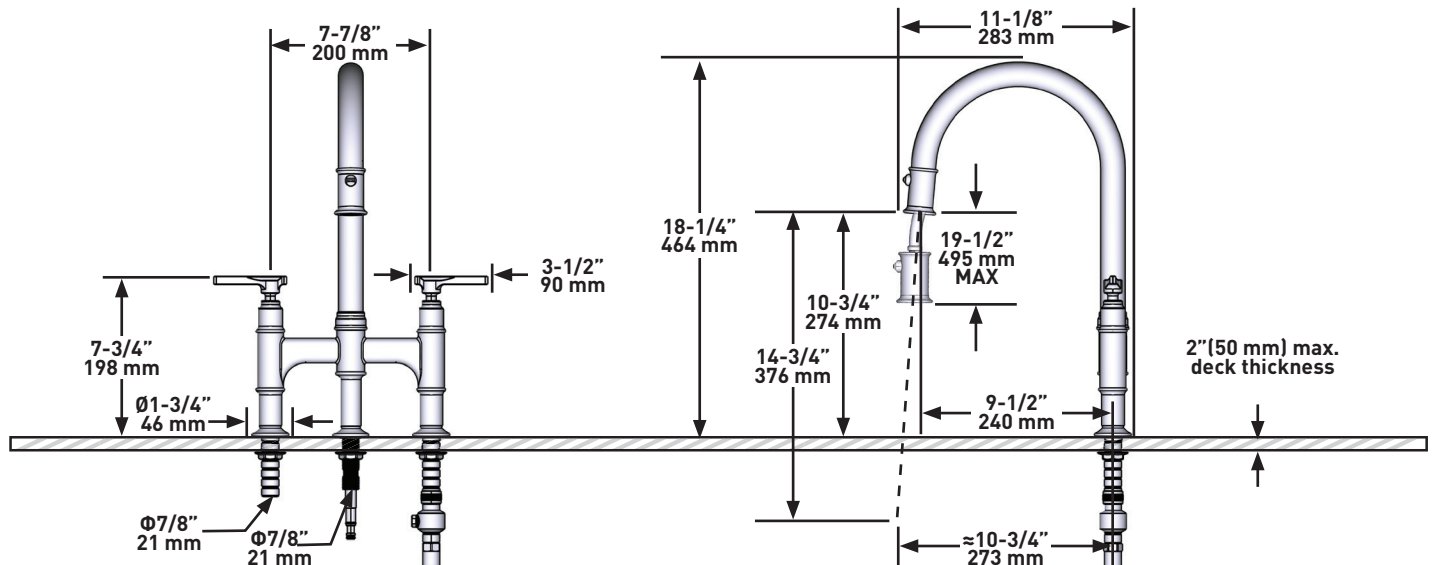

For warranty or additional information, contact:

U.S.A.
houseofrohl.com/support
1-800-777-9762

QUEBEC / MARITIMES / WESTERN CANADA
QUÉBEC / MARITIMES / OUEST CANADIEN
QUEBEC / MARITIMOS / CANADA OCCIDENTAL
houseofrohl.ca/support
1-866-473-8442

ONTARIO
houseofrohl.ca/support
1-800-287-5354