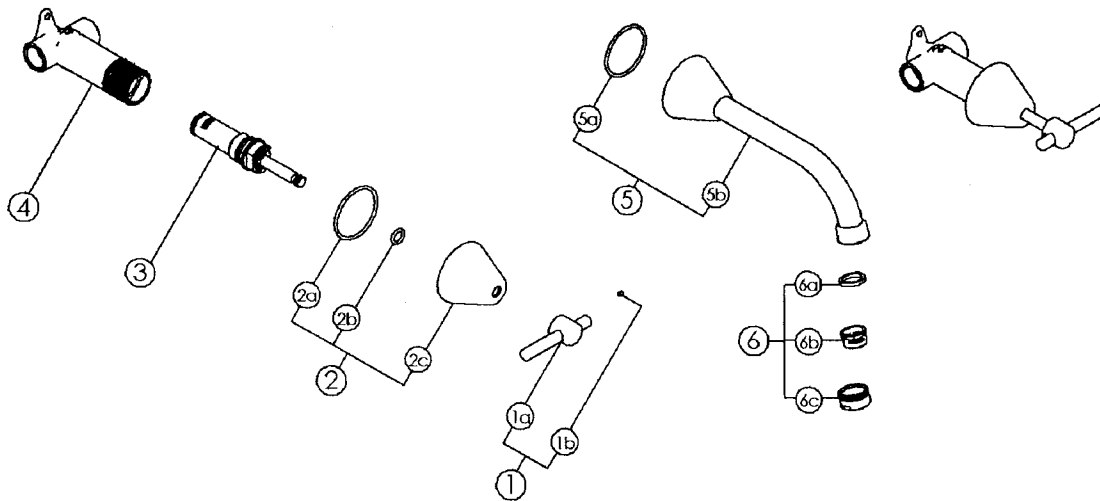

R2006XM Spare Parts

R2006XM

N/A means you don't need a part number because it's incorporated in the larger assembly.

Item	Description	Part No
1	Star handle HOT complete with grub screw	R9438400*
1	Star handle COLD complete with grub screw	R9436400*
1a	M4 x 6 grub screw	R942765
1b	Star handle	N/A
2	Escutcheon including 'O' rings	R9437500*
2a	Escutcheon (no 'O' rings)	N/A
2b	A-110 'O' ring	R9200110
2c	A-132 'O' ring	R9200132
3	Ceramic cartridge assembly 1/2" COLD	R9400664*
3	Ceramic cartridge assembly 1/2" HOT	R9400667*
4	Wall mounted volume control 1/2" body	R945816
5	Wall mounted lavatory spout 7 1/2" complete with 'O' ring	R9458250*
5a	A-134 'O' ring	R9200134
5b	Wall mounted lavatory spout 7 1/2"	N/A
6	28mm Aerator complete	R942662*
6a	Flat washer	N/A
6b	2.2gpm aerator insert includes flat washer	R9452665
6c	Aerator cone	N/A

R2006LM Spare Parts

R2006LM

N/A means you don't need a part number because it's incorporated in the larger assembly.

Item	Description	Part No
1	Lever handle complete with grub screw	R9432400*
1a	Lever handle	N/A
1b	M4 x 6 grub screw	R942765
2	Escutcheon including 'O' rings	R9437500*
2a	Escutcheon (no 'O' rings)	N/A
2b	A-110 'O' ring	R9200110
2c	A-132 'O' ring	R9200132
3	Ceramic cartridge assembly 1/2" COLD	R9400664*
3	Ceramic cartridge assembly 1/2" HOT	R9400667*
4	Wall mounted volume control 1/2" body	R945816
5	Wall mounted lavatory spout 7 1/2" complete with 'O' ring	R9458250*
5a	A-134 'O' ring	R9200134
5b	Wall mounted lavatory spout 7 1/2"	N/A
6	28mm Aerator complete	R942662*
6a	Flat washer	N/A
6b	2.2gpm aerator insert includes flat washer	R9452665
6c	Aerator cone	N/A