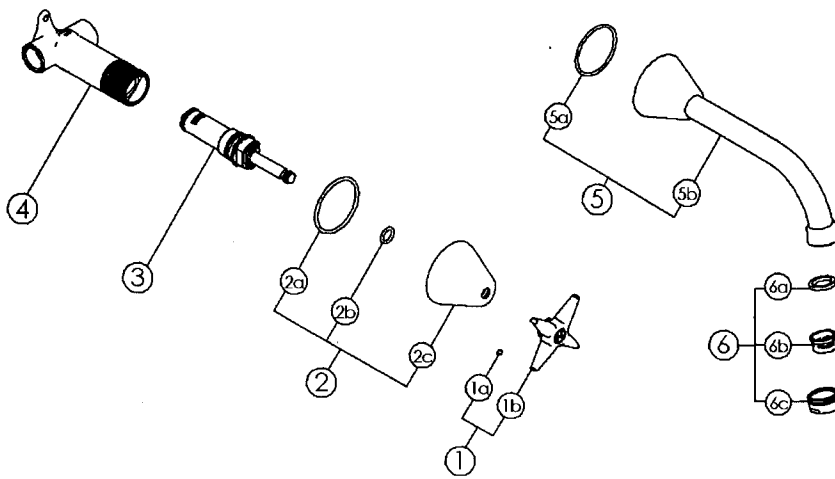

R2006XM Spare Parts

R2006XM

N/A means you don't need a part number because it's incorporated in the larger assembly.

Item	Description	Part No
1	Star handle HOT complete with grub screw	R9438400*
1	Star handle COLD complete with grub screw	R9436400*
1a	M4 x 6 grub screw	R942765
1b	Star handle	N/A
2	Escutcheon including 'O' rings	R9437500*
2a	Escutcheon (no 'O' rings)	N/A
2b	A-110 'O' ring	R9200110
2c	A-132 'O' ring	R9200132
3	Ceramic cartridge assembly 1/2" COLD	R9400664*
3	Ceramic cartridge assembly 1/2" HOT	R9400667*
4	Wall mounted volume control 1/2" body	R945816
5	Wall mounted lavatory spout 7 1/2" complete with 'O' ring	R9458250*
5a	A-134 'O' ring	R9200134
5b	Wall mounted lavatory spout 7 1/2"	N/A
6	28mm Aerator complete	R942662*
6a	Flat washer	N/A
6b	2.2gpm aerator insert includes flat washer	R9452665
6c	Aerator cone	N/A

R2006LM Spare Parts

R2006LM

N/A means you don't need a part number because it's incorporated in the larger assembly.

Item	Description	Part No
1	Lever handle complete with grub screw	R9432400*
1a	Lever handle	N/A
1b	M4 x 6 grub screw	R942765
2	Escutcheon including 'O' rings	R9437500*
2a	Escutcheon (no 'O' rings)	N/A
2b	A-110 'O' ring	R9200110
2c	A-132 'O' ring	R9200132
3	Ceramic cartridge assembly 1/2" COLD	R9400664*
3	Ceramic cartridge assembly 1/2" HOT	R9400667*
4	Wall mounted volume control 1/2" body	R945816
5	Wall mounted lavatory spout 7 1/2" complete with 'O' ring	R9458250*
5a	A-134 'O' ring	R9200134
5b	Wall mounted lavatory spout 7 1/2"	N/A
6	28mm Aerator complete	R942662*
6a	Flat washer	N/A
6b	2.2gpm aerator insert includes flat washer	R9452665
6c	Aerator cone	N/A