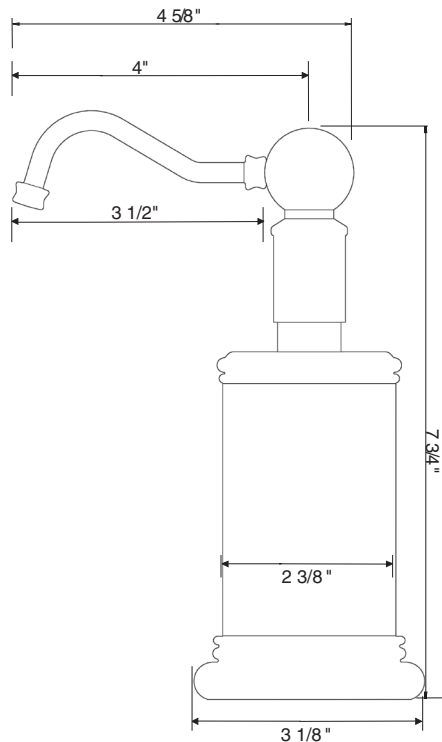

Freestanding Soap Dispenser

Rohl Kitchen Accessories

SD850P

FEATURES

- Complements: Perrin & Rowe and ROHL Country
- 3 1/2" spout provides greater reach
- Extra strong pump for reliable operation -- 10 year warranty
- 2 year warranty on finish
- Dezincicated brass protects against aggressive components in the soap
- All brass construction means stable base for dispenser
- Rubber base adds to stability

SD850P Spare Parts