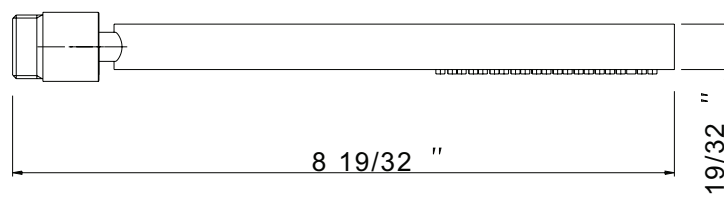

WARRANTY

- Limited Lifetime Warranty