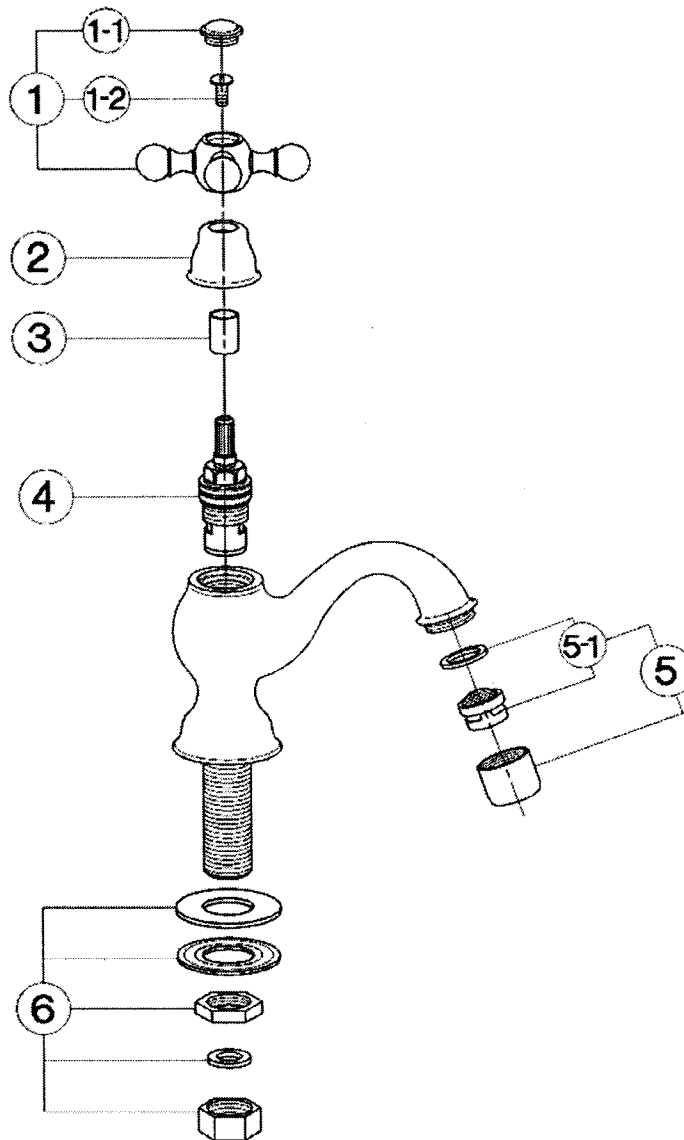

AC90 Spare Parts

- 1 – ZZ903070 – Cross handle complete
- 1-1 – ZZ926170 – Metal cap (Cold)
- 1-1 – ZZ930180 – Metal cap (Hot)
- 1-2 – ZZ926090 – Screw
- 2 – ZZ926520 – Escutcheon

- 3 – ZZ926190 – Sliding cover tube
- 4 – ZZ929070 – Cartridge Hot (counterclockwise opening)
- 5 – ZZ928410 – Aerator complete
- 5-1 – ZZ927030 – Aerator insert only
- 6 – ZZ928650 – Installation set