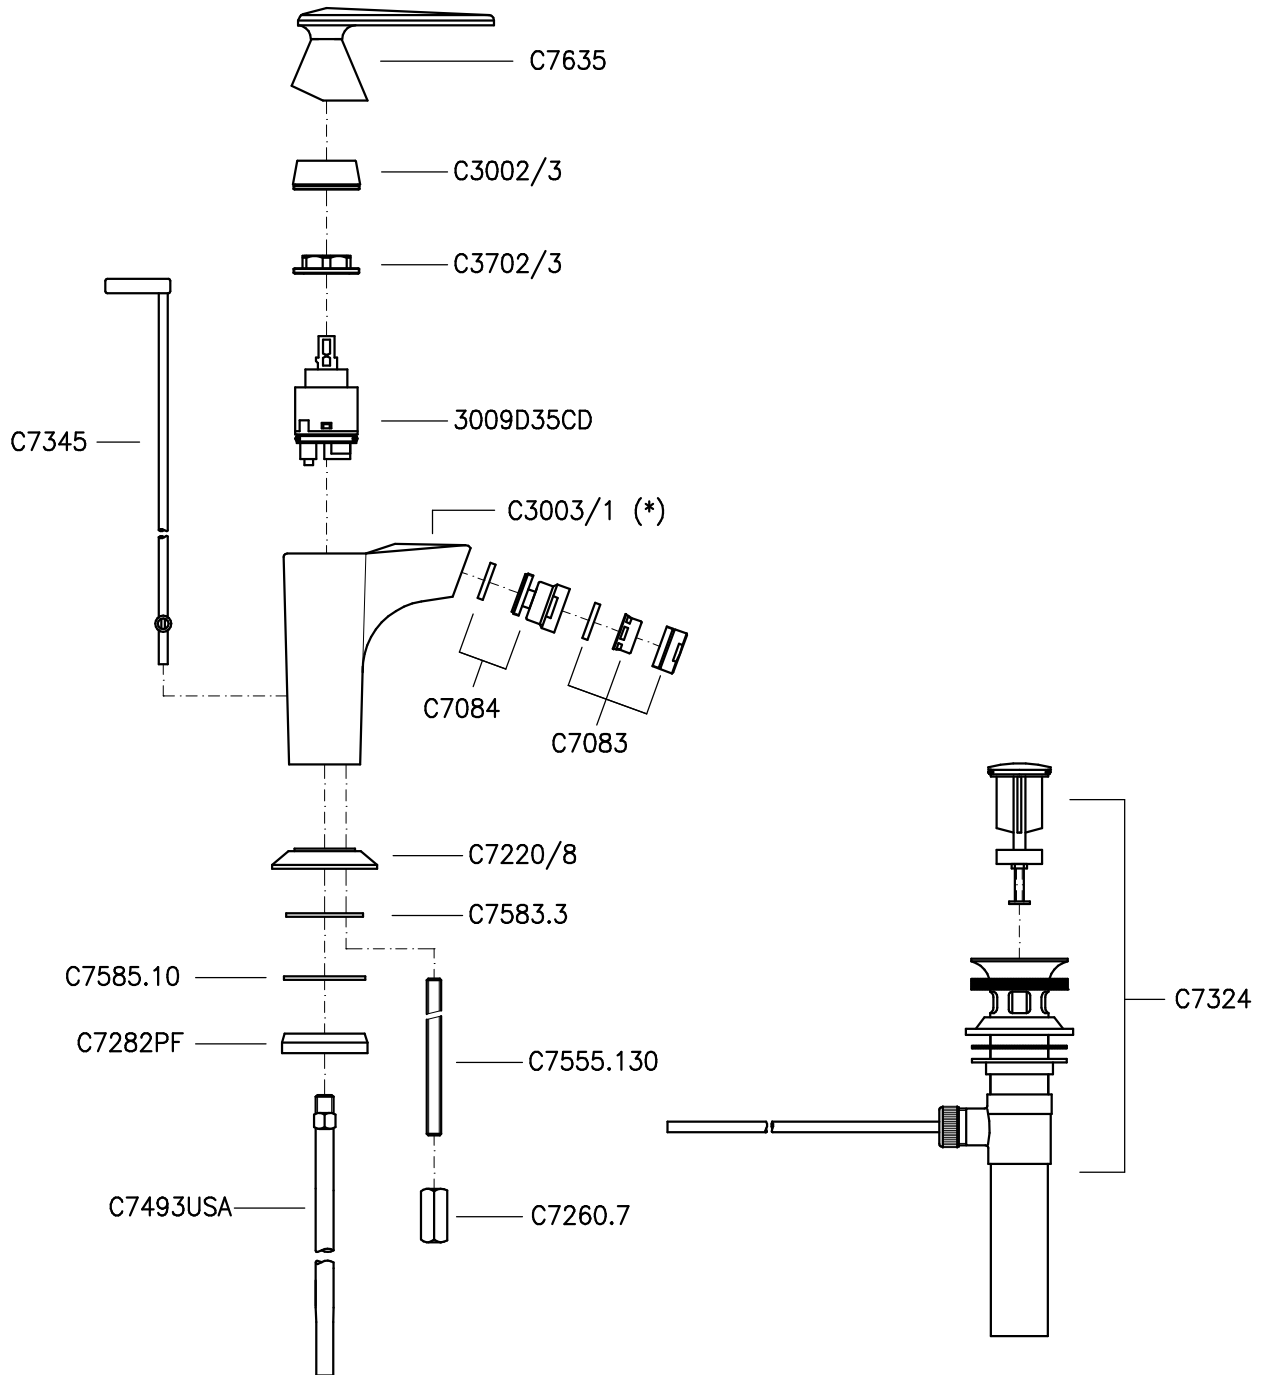

## Spare Parts

(\* ) NOT AVAILABLE AS SPARE PART

**ROHL**  
Authentic Luxury for Kitchen and Bath™

3 Parker, Irvine, CA 92618  
(714) 557-1933 / Fax (714) 557-8635  
Web site: [www.rohlhome.com](http://www.rohlhome.com)