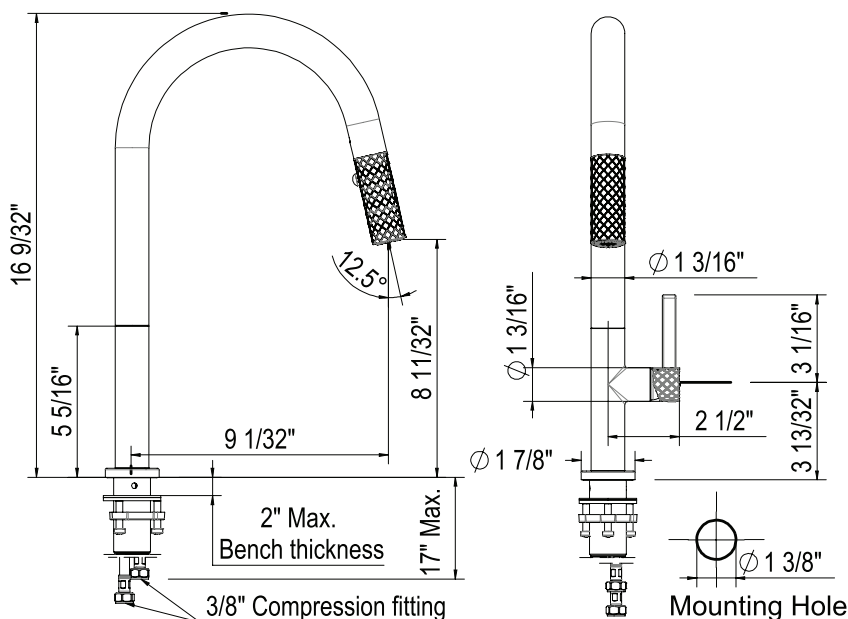

TENERIFE™ PULL-DOWN KITCHEN FAUCET WITH C-SPOUT

TE55D1

FEATURES

- 1.8 GPM
- Requires 1" clearance from backsplash to center of faucet hole
- 1 3/8" hole size
- 2" max deck depth
- 9" center to center reach
- 16 9/32" spout total height
- 8 11/32" Deck to the bottom of the hand spray
- 59" Nylon hand spray hose
- Dual-spray functionality with ability to toggle between stream and spray settings
- 15" supply hoses with 3/8" female connection
- Faucet features installer friendly quick connect decorative hose