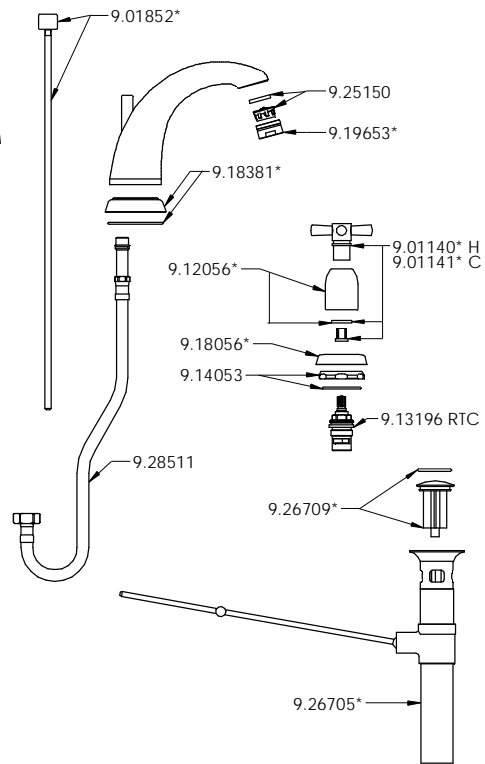

For full ROHL LLC WARRANTY please contact ROHL or visit www.rohlhome.com

SPARES

•U.3860LS
•U.3861X

•U.3955LS
•U.3956X

* Where indicated please specify color

SPARE PARTS & SERVICE

ROHL

Authentic Luxury for Kitchen and Bath®