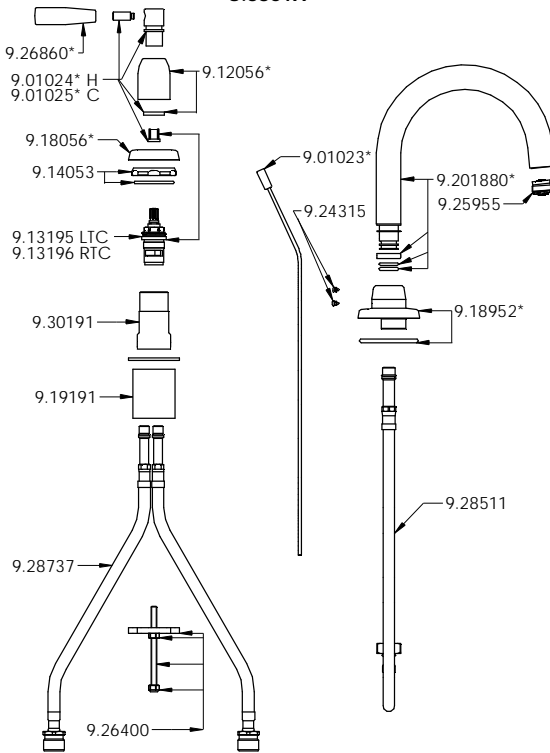

For full ROHL LLC WARRANTY please contact ROHL or visit www.rohlhome.com

SPARES

•U.3860LS
•U.3861X

•U.3955LS
•U.3956X

* Where indicated please specify color

SPARE PARTS & SERVICE

ROHL

Authentic Luxury for Kitchen and Bath®