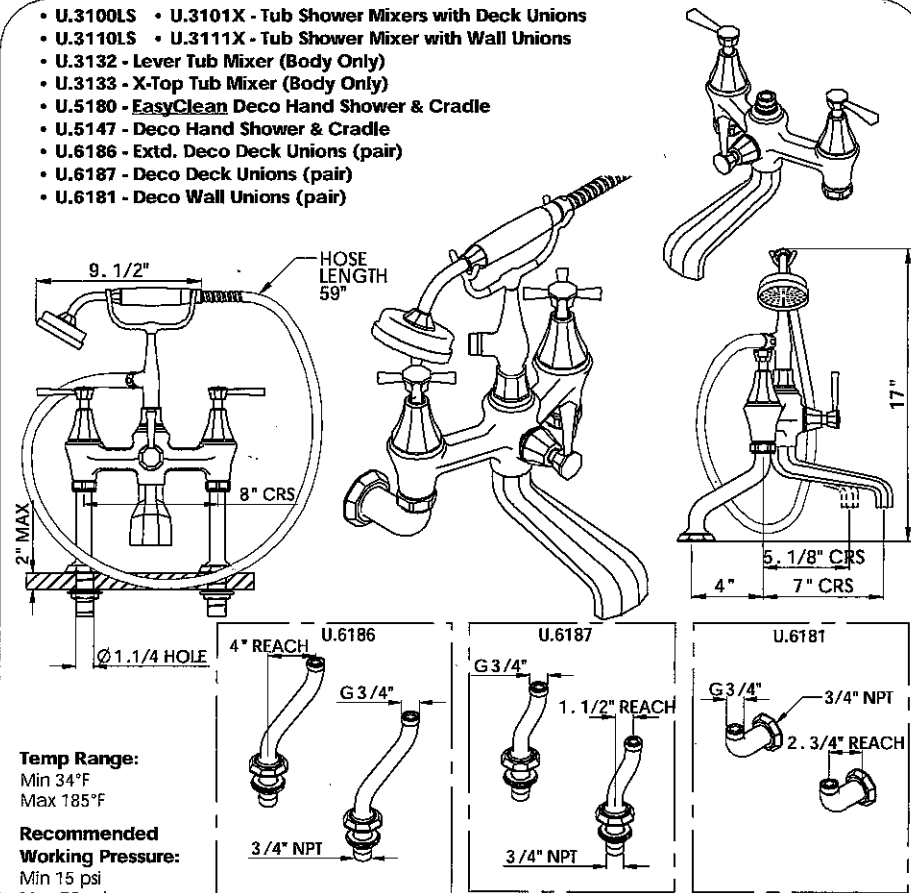

## TUB SHOWER MIXER & UNIONS

- U.3100LS • U.3101X - Tub Shower Mixers with Deck Unions
- U.3110LS • U.3111X - Tub Shower Mixer with Wall Unions
- U.3132 - Lever Tub Mixer (Body Only)
- U.3133 - X-Top Tub Mixer (Body Only)
- U.5180 - EasyClean Deco Hand Shower & Cradle
- U.5147 - Deco Hand Shower & Cradle
- U.6186 - Extd. Deco Deck Unions (pair)
- U.6187 - Deco Deck Unions (pair)
- U.6181 - Deco Wall Unions (pair)