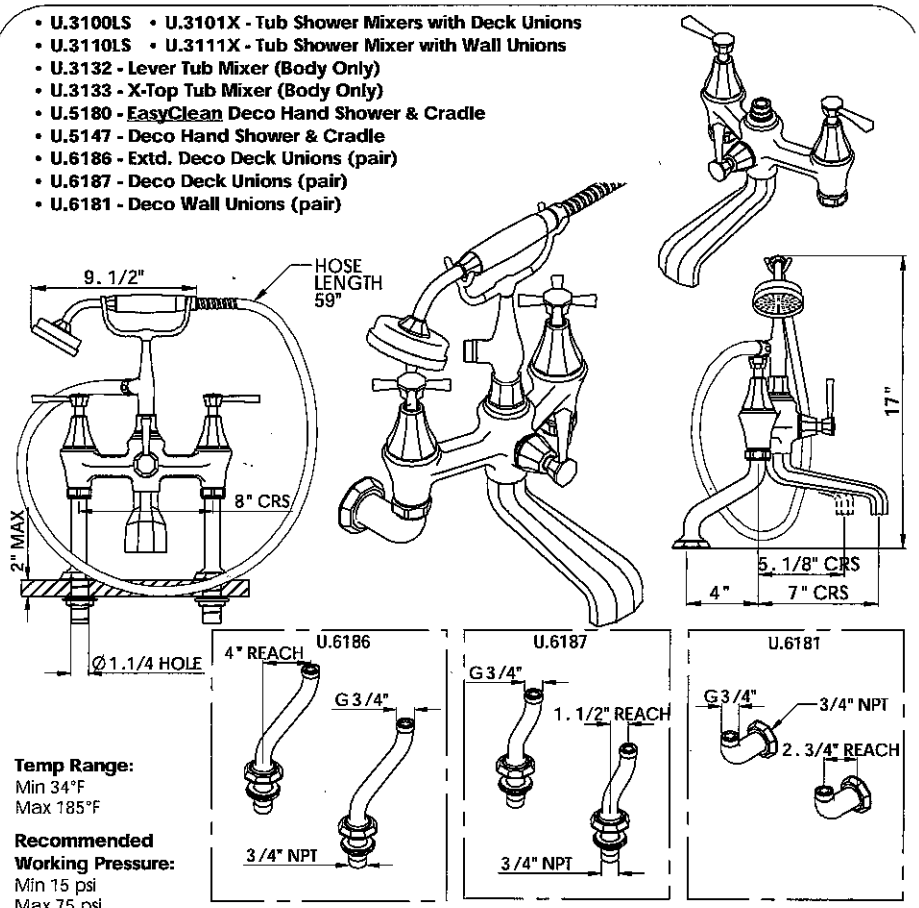

www.rohlhome.com

Perrin & Rowe products are manufactured in England using quality materials, the latest technology and built to the highest standards.

We would like to thank you for purchasing this Perrin & Rowe product and invite you to view the comprehensive range of Perrin & Rowe tapware, shower fittings, bathroom accessories, soap dispensers and bathroomware.

Please contact us to receive our latest product catalogues or view them online at www.rohlhome.com

The Deco Bathroom Collection
Installation & User Guide

TUB SHOWER MIXER & UNIONS

Temp Range:
Min 34°F
Max 185°F