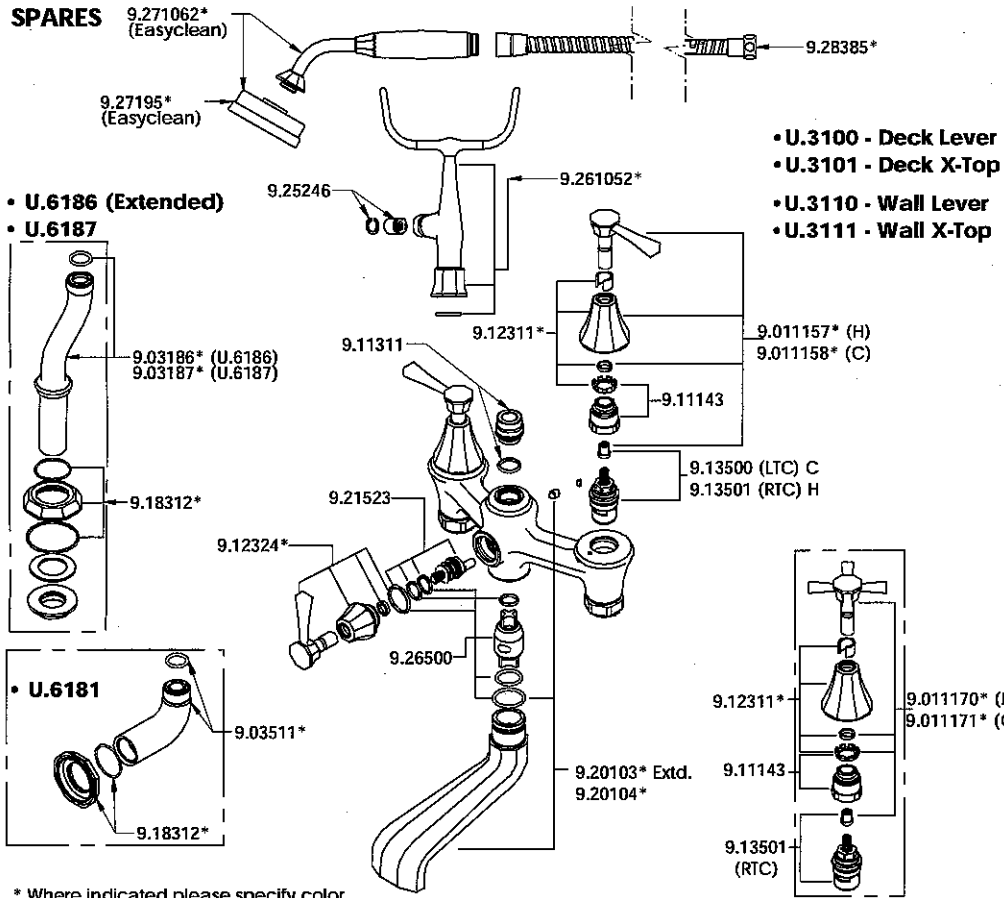

ROHL WARRANTY POLICY

All products supplied by ROHL carry warranties against manufacturing defects.

Perrin & Rowe products carry a Limited Lifetime Warranty.

ROHL LLC will provide free of charge, as its options, replacement part(s) or product (or a comparable alternative product) to replace those which have proven defective in materials or workmanship.

For full ROHL LLC WARRANTY please contact ROHL or visit www.rohlhome.com

* Where indicated please specify color

SPARE PARTS & SERVICE

Authentic Luxury for Kitchen and Bath™
3 Parker
Irvine
CA 92618
(714) 557-1933

www.rohlhome.com

Perrin & Rowe products are manufactured in England using quality materials, the latest technology and built to the highest standards.

We would like to thank you for purchasing this Perrin & Rowe product and invite you to view the comprehensive range of Perrin & Rowe tapware, shower fittings, bathroom accessories, soap dispensers and bathroomware.

Please contact us to receive our latest product catalogues or view them online at www.rohlhome.com