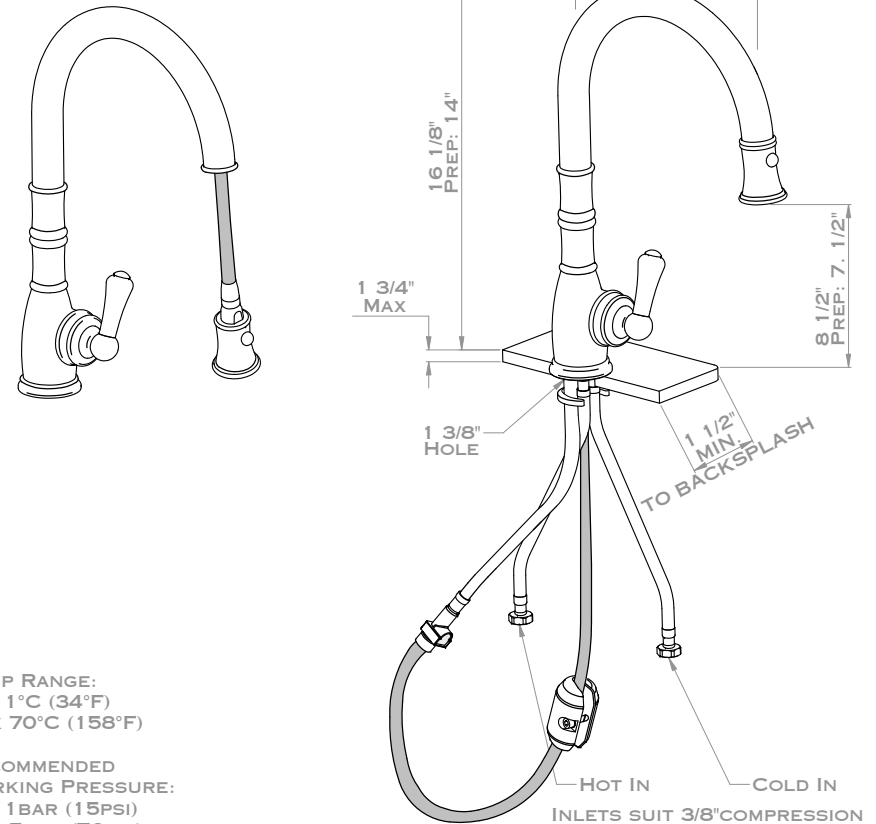

• SPARES •

* WHERE INDICATED PLEASE SPECIFY FINISH

SPARE PARTS & SERVICE

ROHL
 Authentic Luxury for Kitchen and Bath™

3 PARKER
 IRVINE
 CA 92618
 (714) 557-1933

WWW.ROHLHOME.COM

PERRIN & ROWE PRODUCTS ARE MANUFACTURED IN ENGLAND USING QUALITY MATERIALS, THE LATEST TECHNOLOGY AND BUILT TO THE HIGHEST STANDARDS.

WE WOULD LIKE TO THANK YOU FOR PURCHASING THIS PERRIN & ROWE PRODUCT AND INVITE YOU TO VIEW THE COMPREHENSIVE RANGE OF PERRIN & ROWE TAPWARE, SHOWER FITTINGS, BATHROOM ACCESSORIES, SOAP DISPENSERS AND BATHROOMWARE.

**GEORGIAN SINGLE LEVER MIXER WITH
 PULL DOWN**

- U.4744
- U.4743 (PREP FAUCET)

TEMP RANGE:
 MIN 1°C (34°F)
 MAX 70°C (158°F)

RECOMMENDED WORKING PRESSURE:
 MIN 1BAR (15PSI)
 MAX 5BAR (72PSI)

IDEAL PERFORMANCE OBTAINED WITH EQUAL HOT & COLD PRESSURES.