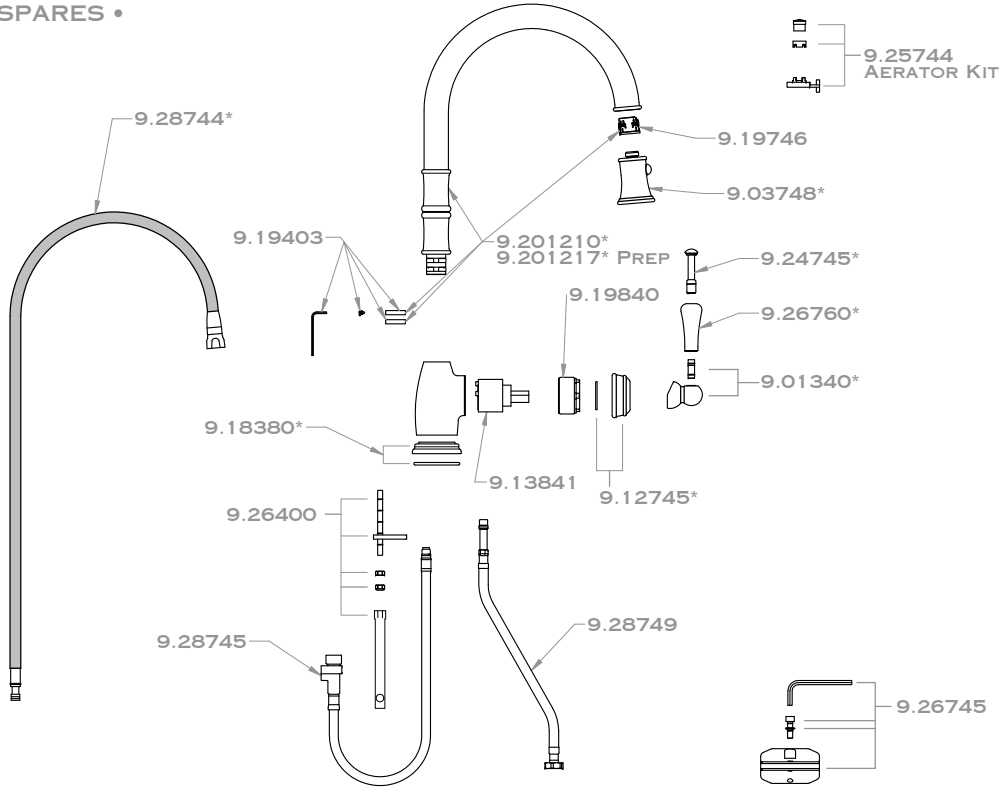

• SPARES •

* WHERE INDICATED PLEASE SPECIFY FINISH

SPARE PARTS & SERVICE

ROHL
 Authentic Luxury for Kitchen and Bath™

3 PARKER
 IRVINE
 CA 92618
 (714) 557-1933

WWW.ROHLHOME.COM

PERRIN & ROWE PRODUCTS ARE MANUFACTURED IN ENGLAND USING QUALITY MATERIALS, THE LATEST TECHNOLOGY AND BUILT TO THE HIGHEST STANDARDS.

WE WOULD LIKE TO THANK YOU FOR PURCHASING THIS PERRIN & ROWE PRODUCT AND INVITE YOU TO VIEW THE COMPREHENSIVE RANGE OF PERRIN & ROWE TAPWARE, SHOWER FITTINGS, BATHROOM ACCESSORIES, SOAP DISPENSERS AND BATHROOMWARE.

**GEORGIAN SINGLE LEVER MIXER WITH
 PULL DOWN**

- U.4744
- U.4743 (PREP FAUCET)

TEMP RANGE:
 MIN 1°C (34°F)
 MAX 70°C (158°F)

RECOMMENDED WORKING PRESSURE:
 MIN 1BAR (15PSI)
 MAX 5BAR (72PSI)

IDEAL PERFORMANCE OBTAINED WITH EQUAL HOT & COLD PRESSURES.