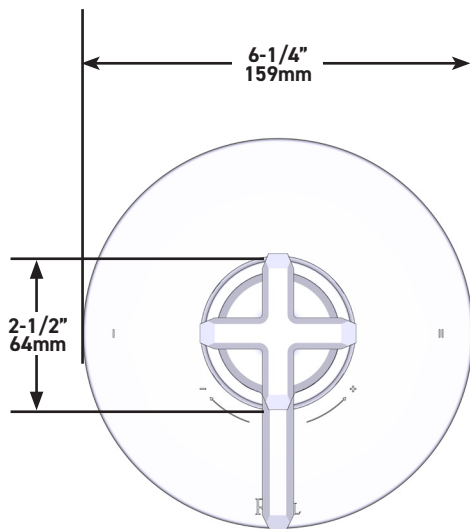

### Apotheary™ 1/2" Therm & Pressure Balance Trim with 2 Functions (No Share)

MODELS: TAP44W1

cUPC®

For warranty or additional information, contact:

U.S.A.  
[houseofrohl.com/support](http://houseofrohl.com/support)  
 1-800-777-9762