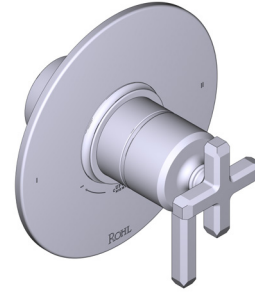

SPECIFICATIONS

DESCRIPTION

- Patented valve technology with both thermostatic and pressure balance functionality
- Temperature and volume control
- 2 dedicated functions with no sharing between functions
- Rough-in valve sold separately
- Order R23 therm & pressure balance rough-in valve to complete
- Cartridge ships with trim set 0915
- CEC compliant
- Extension kits available, 1 1/4" EXT23KIT114 and 3/4" EXT23KIT34

CARTRIDGE

- 0-915

STANDARDS

- ASME A112.18.1

WARRANTY

- Most products or parts carry "Limited Warranties" against manufacturing defects. For US customers please visit houseofrohl.com/support and for Canadian customers please visit houseofrohl.ca/support for complete product and finish warranty.

Apotheary™ 1/2" Therm & Pressure Balance Trim with 2 Functions (No Share)

MODELS: TAP44W1

cUPC®