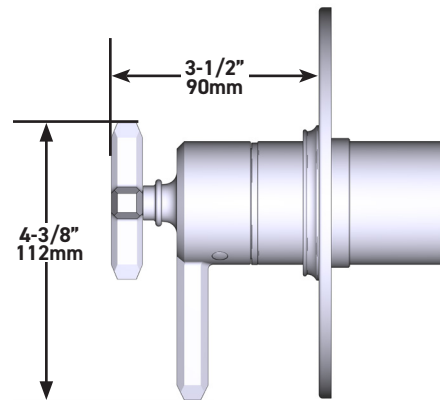

### Apotheary™ 1/2" Therm & Pressure Balance Trim with 2 Functions (No Share)

MODELS: TAP44W1

cUPC®

For warranty or additional information, contact:

U.S.A.  
[houseofrohl.com/support](http://houseofrohl.com/support)  
 1-800-777-9762