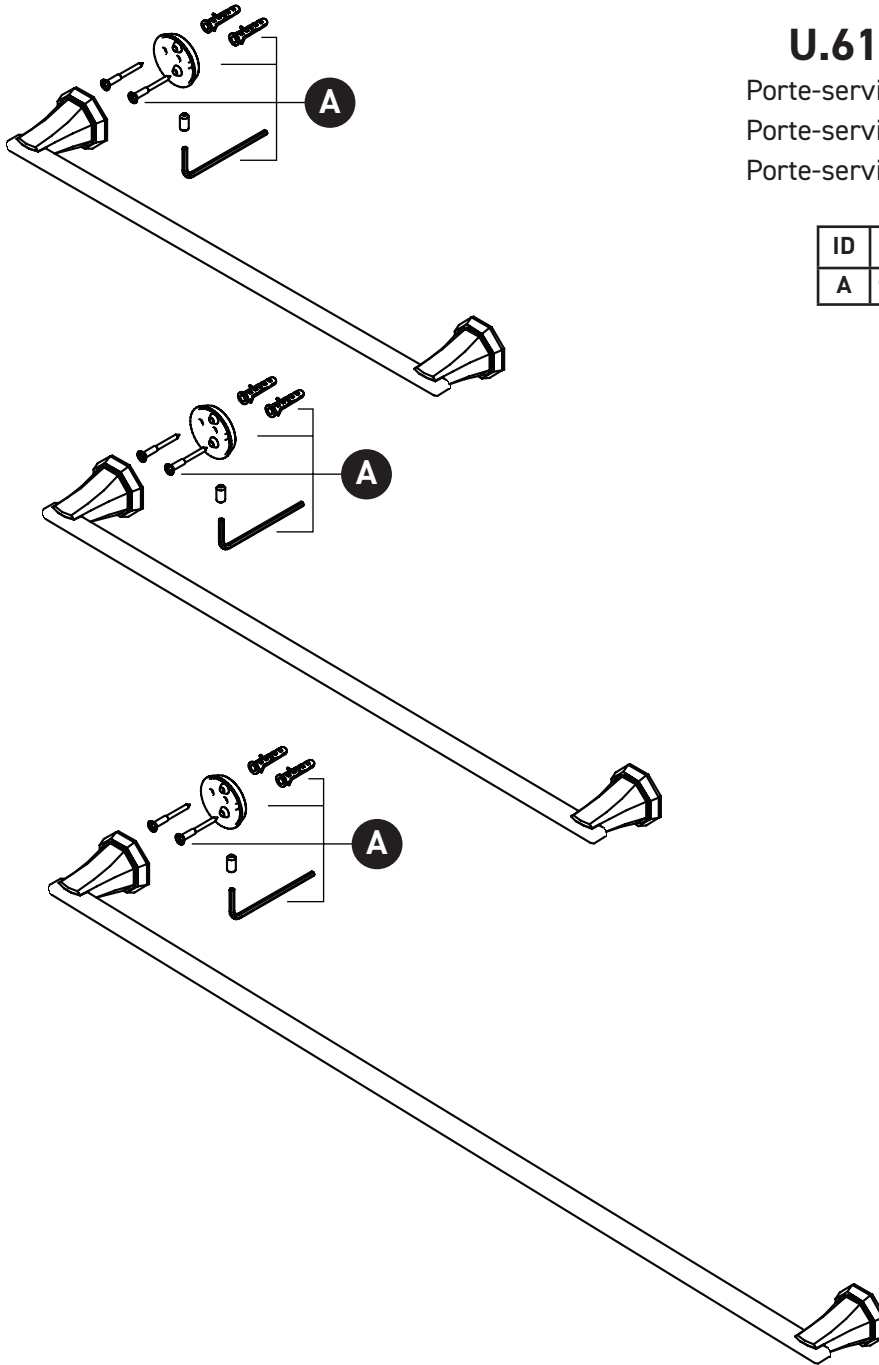

**VEUILLEZ EFFECTUER VOTRE COMMANDE
PAR NO DE RÉFÉRENCE**

ILLUSTRATIONS DES PIÈCES

U.6140 U.6141 U.6142

Porte-serviettes simple Deco™ 18 pouces

Porte-serviettes simple Deco™ 24 pouces

Porte-serviettes simple Deco™ 30 pouces

ID	Référence du kit	Finition
A	9.18545	N/A

*Finition déterminée par le Suffixe

Finition	Description
APC	Laiton poli
EG	Or anglais
PN	Nickel poli
STN	Nickel satiné
ULB	Laiton non laqué

Pour la garantie ou des informations supplémentaires, contactez:

U.S.A.
houseofrohl.com/support
1-800-777-9762

QUÉBEC / MARITIMES / OUEST CANADIEN
houseofrohl.ca/support
1-866-473-8442

ONTARIO
houseofrohl.ca/support
1-800-287-5354

Riobel

PERRIN & ROWE®
L O N D O N

victoria ⊕ albert®

ROHL