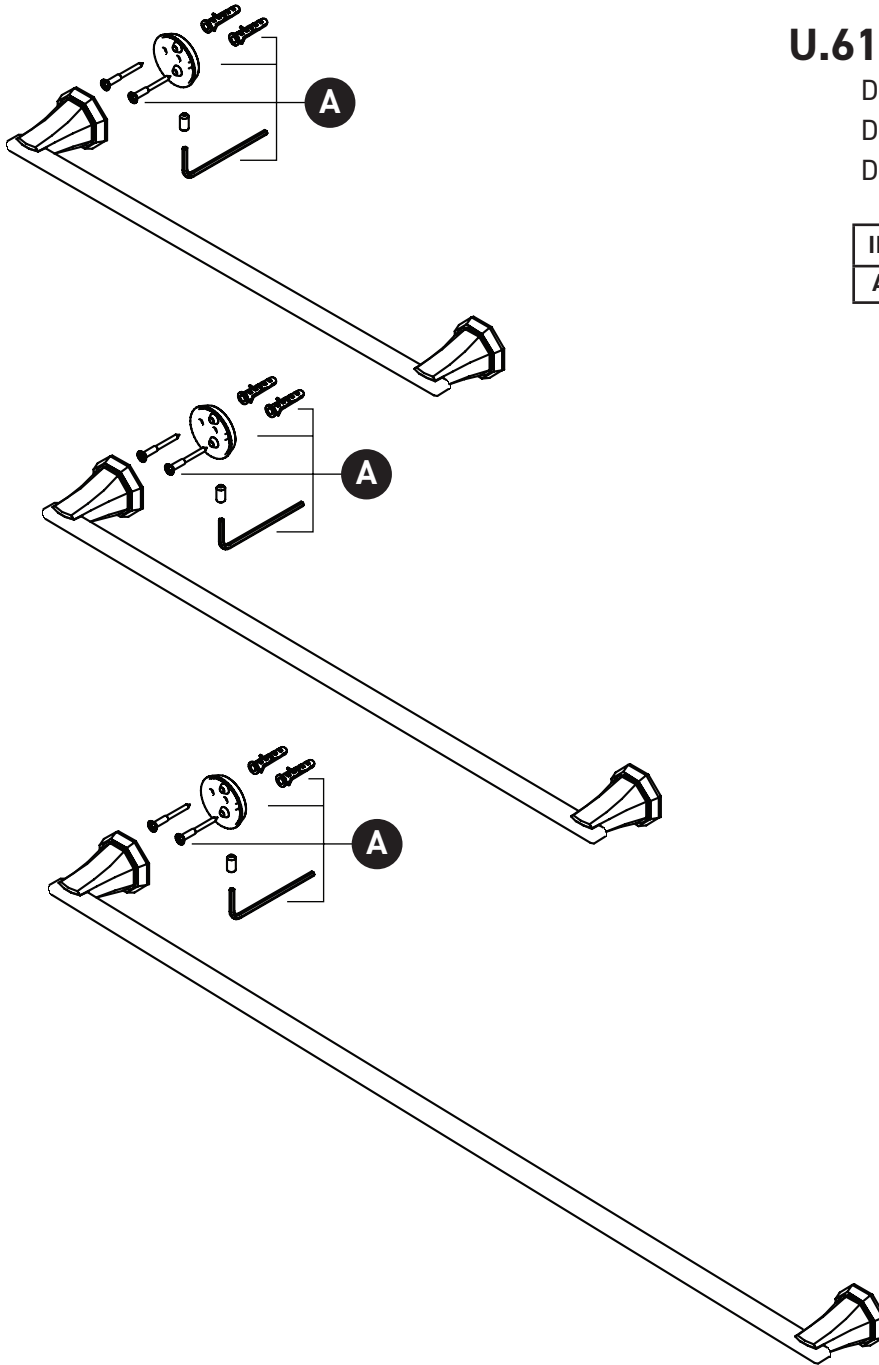

ORDER BY PART NUMBER

## U.6140 U.6141 U.6142

Deco™ 18 Inch Single Towel Bar  
Deco™ 24 Inch Single Towel Bar  
Deco™ 30 Inch Single Towel Bar

ID	Kit Number	Finish
A	9.18545	N/A

**\*Finish Determined by Suffix**

Finish	Description
APC	Polished Chrome
EG	English Gold
PN	Polished Nickel
STN	Satin Nickel
ULB	Unlacquered Brass